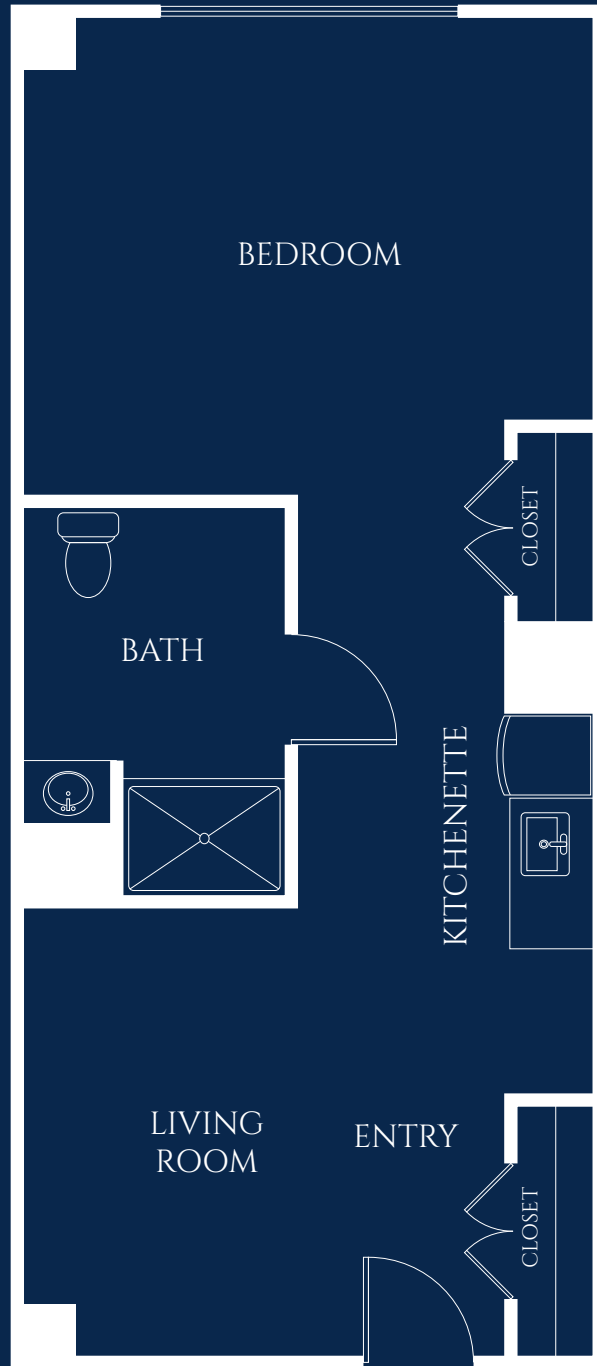

# *Magnolia Suite*

**OPEN ONE BEDROOM**

STARTING AT 510 SQ. FT.

Floor plan style and size may vary.

**IVY PARK**  
*at Sabre Springs*