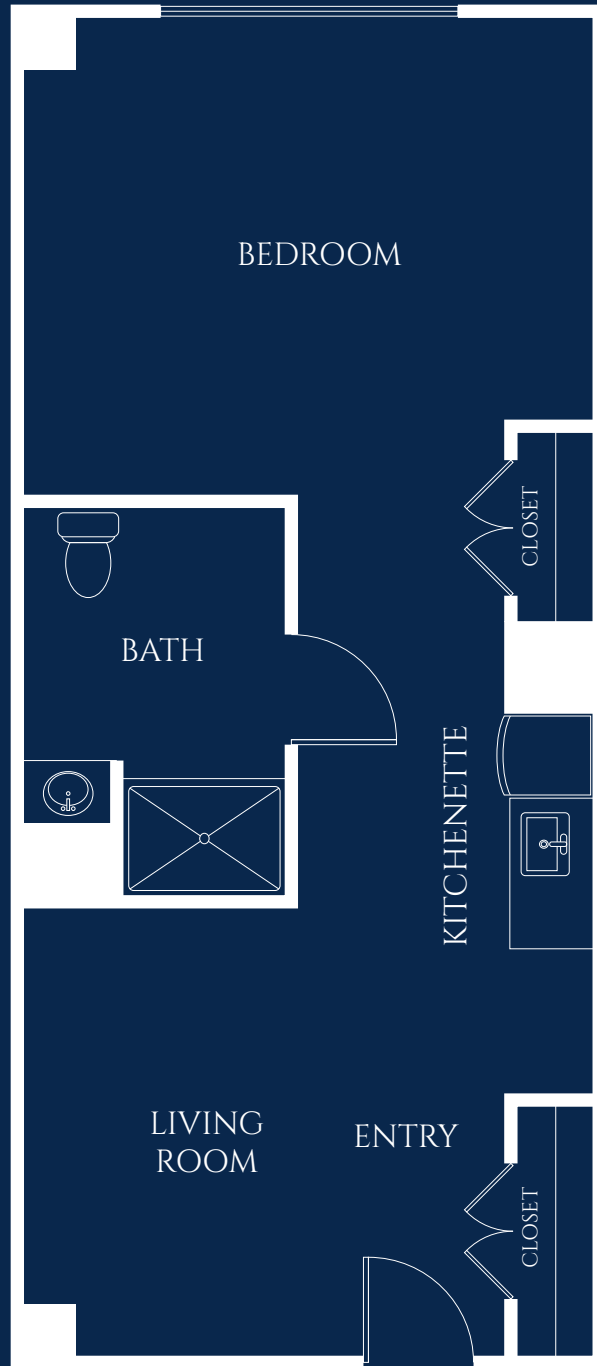

Magnolia

OPEN ONE BEDROOM

STARTING AT 356 SQ. FT.

Floor plan style and size may vary.

IVY PARK
at Sabre Springs