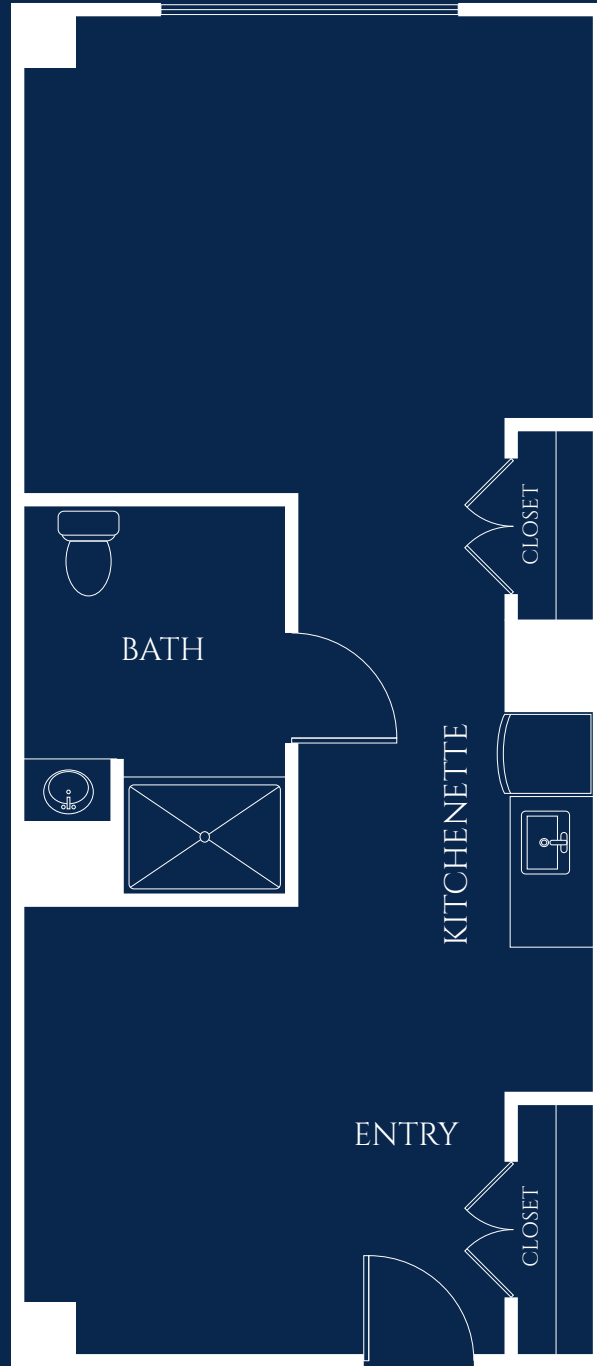

# *Marigold*

EVERGREEN MEMORY CARE

---

**OPEN ONE BEDROOM**  
STARTING AT 382 SQ. FT.

Floor plan style and size may vary.

**IVY PARK**  
*at Sabre Springs*