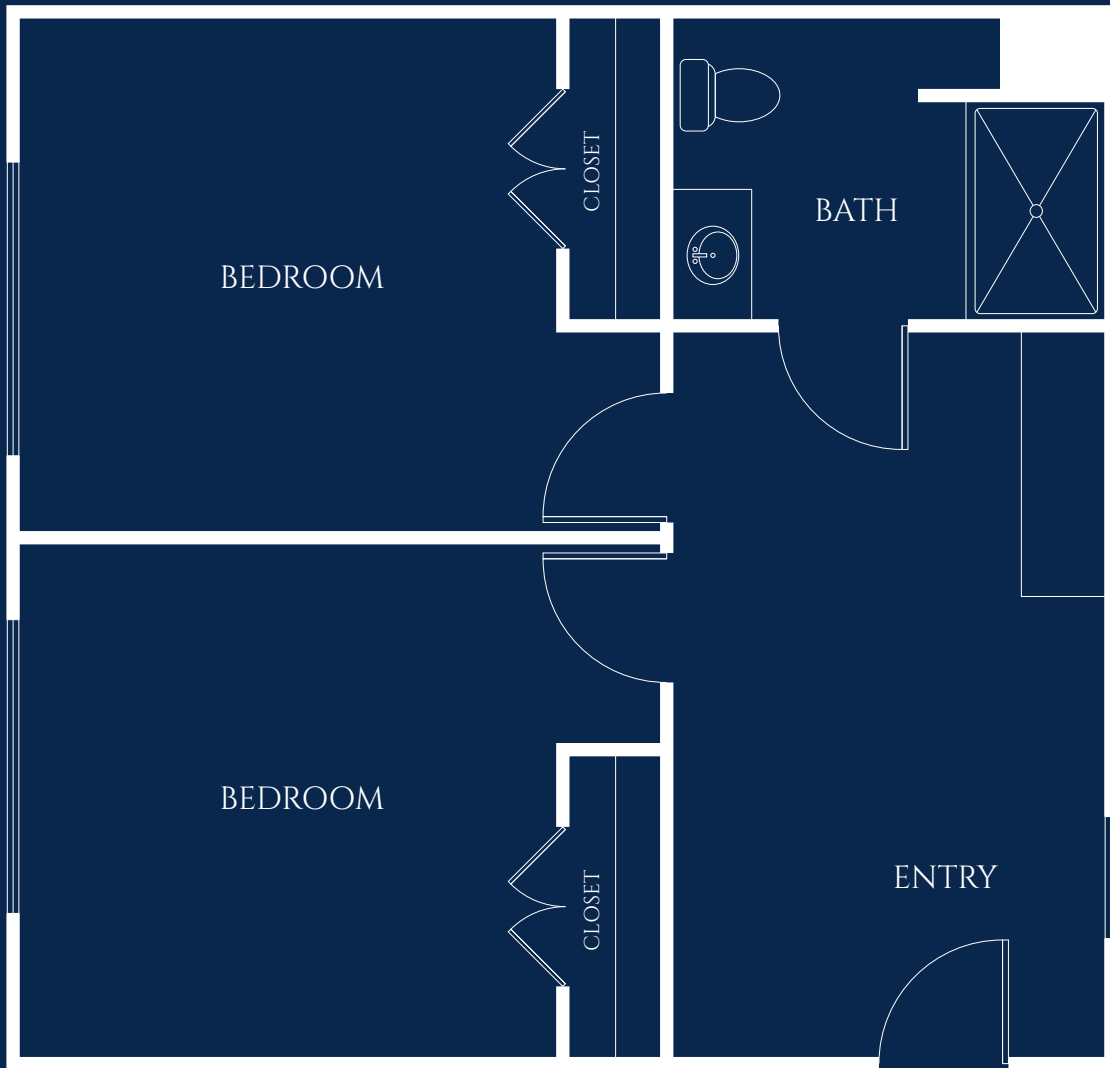

Olive

EVERGREEN MEMORY CARE

COMPANION SUITE

STARTING AT 458 SQ. FT.

Floor plan style and size may vary.

IVY PARK
at Sabre Springs