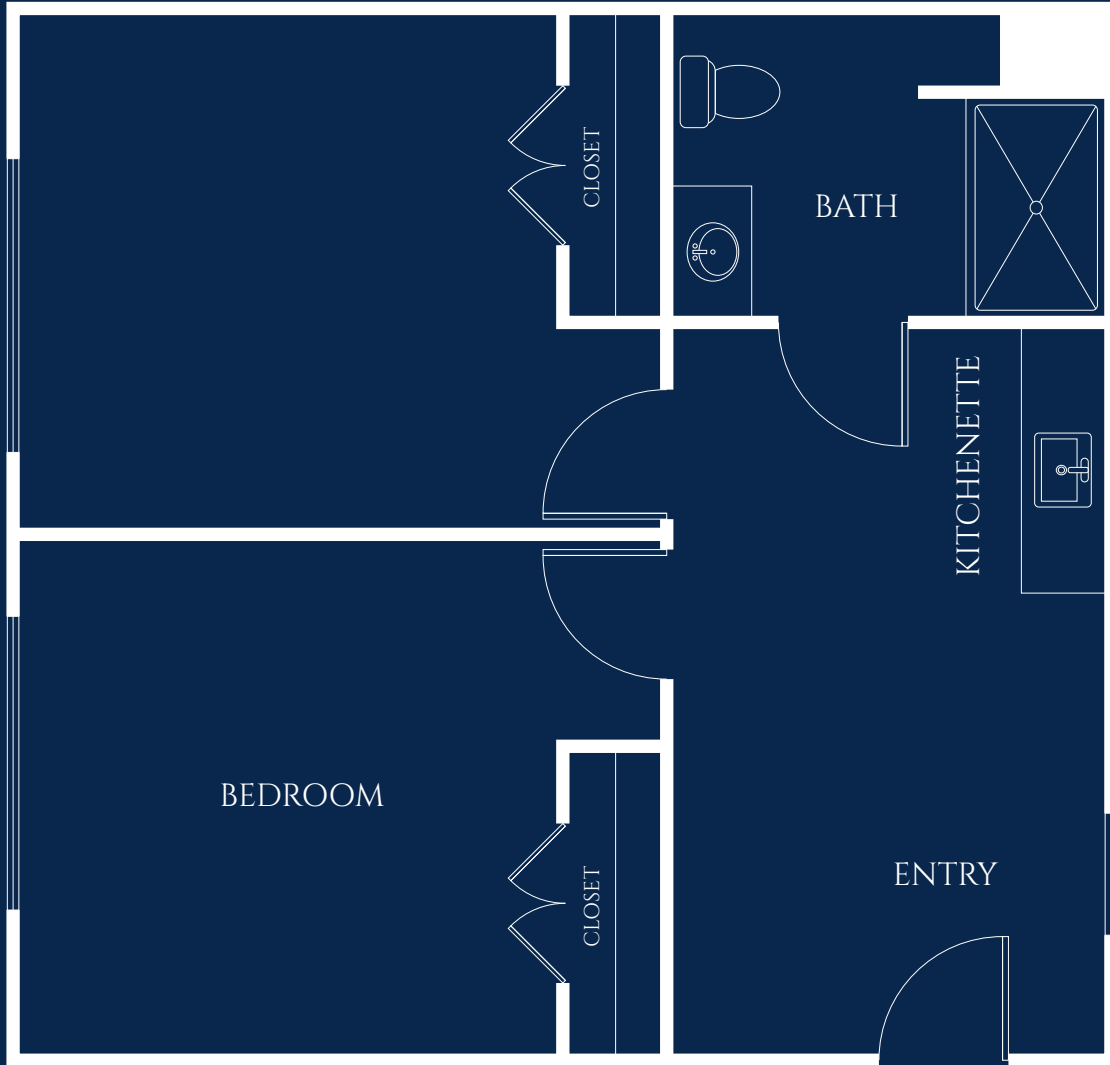

Wisteria

TWO ROOM SUITE

STARTING AT 458 SQ. FT.

Floor plan style and size may vary.

IVY PARK
at Sabre Springs