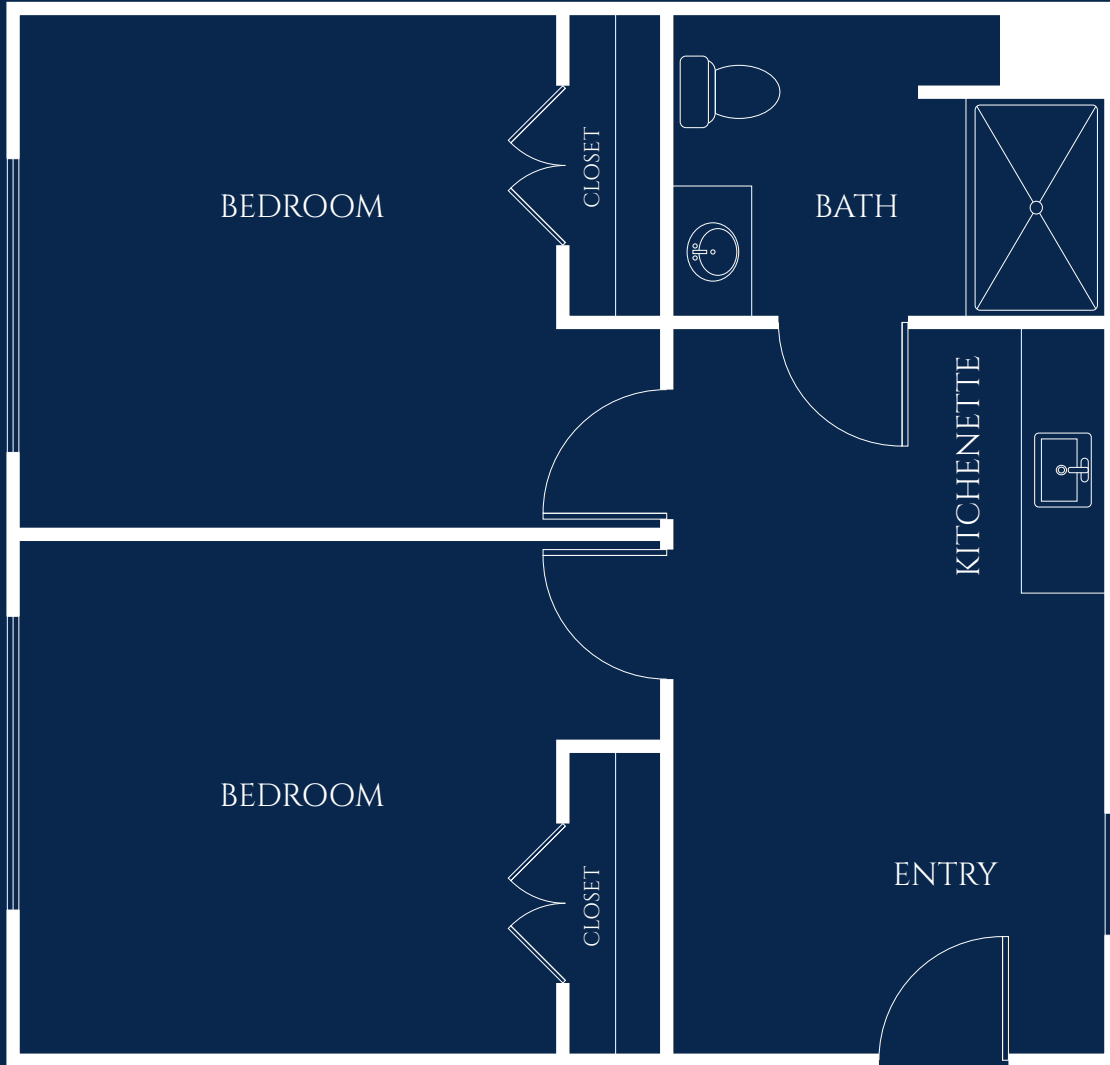

Wisteria

TWO BEDROOM

STARTING AT 458 SQ. FT.

Floor plan style and size may vary.

IVY PARK
at Sabre Springs