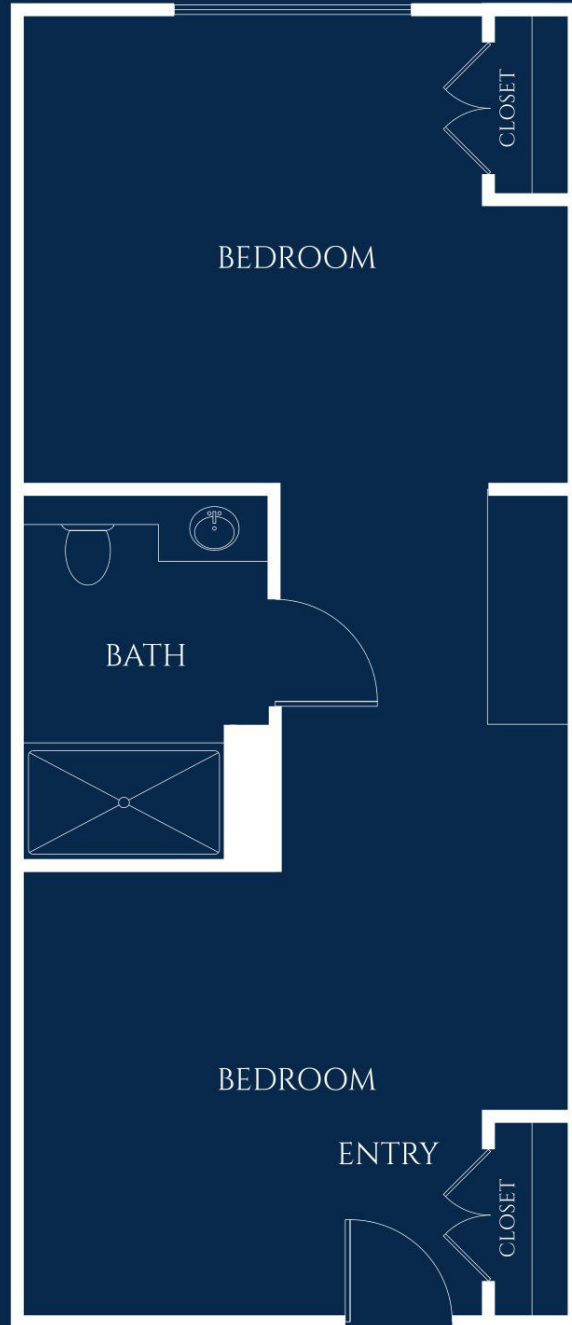

## COMPANION SUITE

STARTING AT 471 SQ. FT.

Floor plan style and size may vary.

**IVY PARK**  
*at Sacramento*