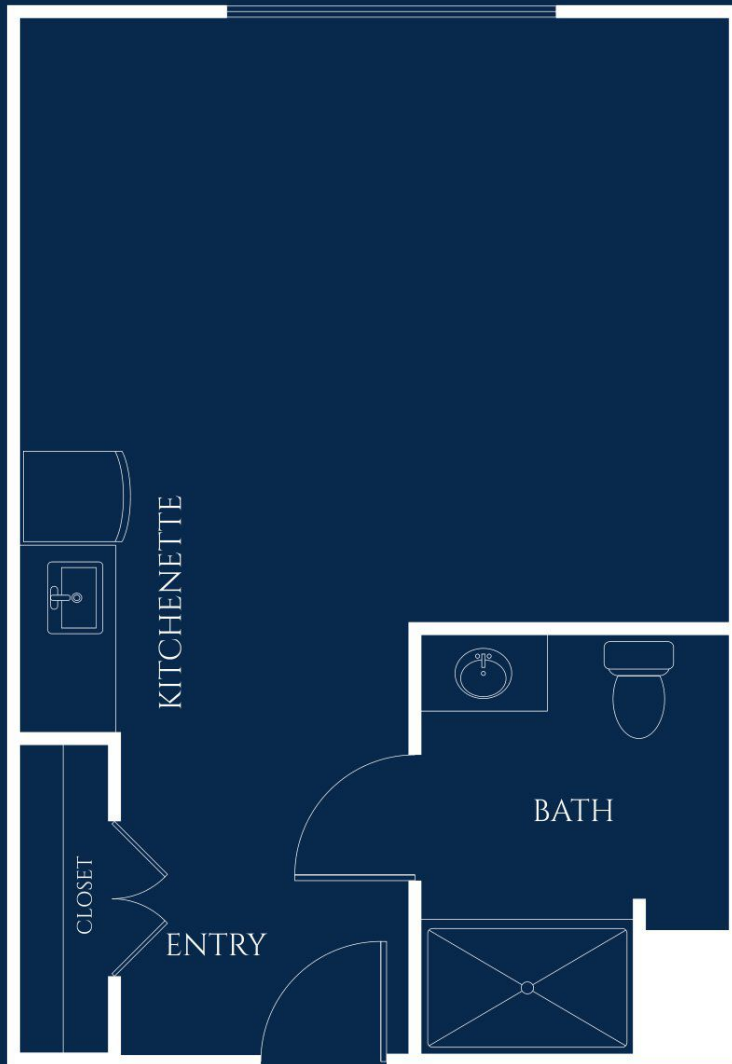

# *Freesia*

## STUDIO

STARTING AT 306 SQ. FT.

Floor plan style and size may vary.

**IVY PARK**  
*at Sacramento*