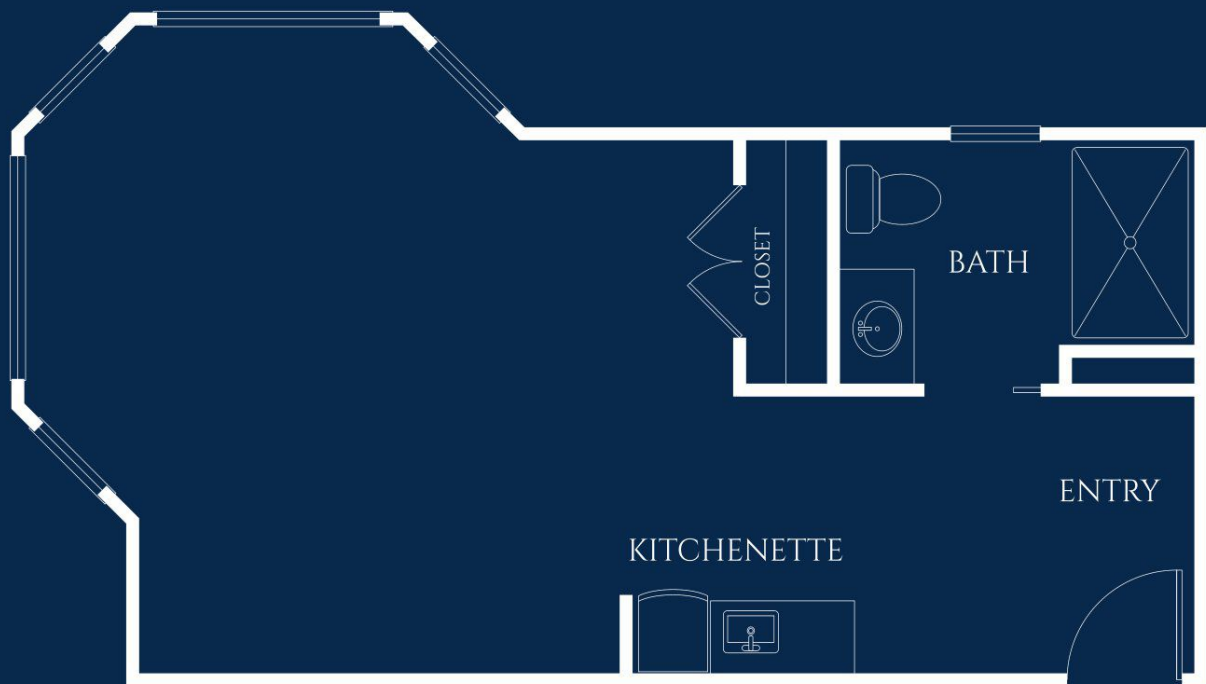

# *Freesia Suite*

STUDIO

STARTING AT 460 SQ. FT.

Floor plan style and size may vary.

**IVY PARK**  
*at Sacramento*