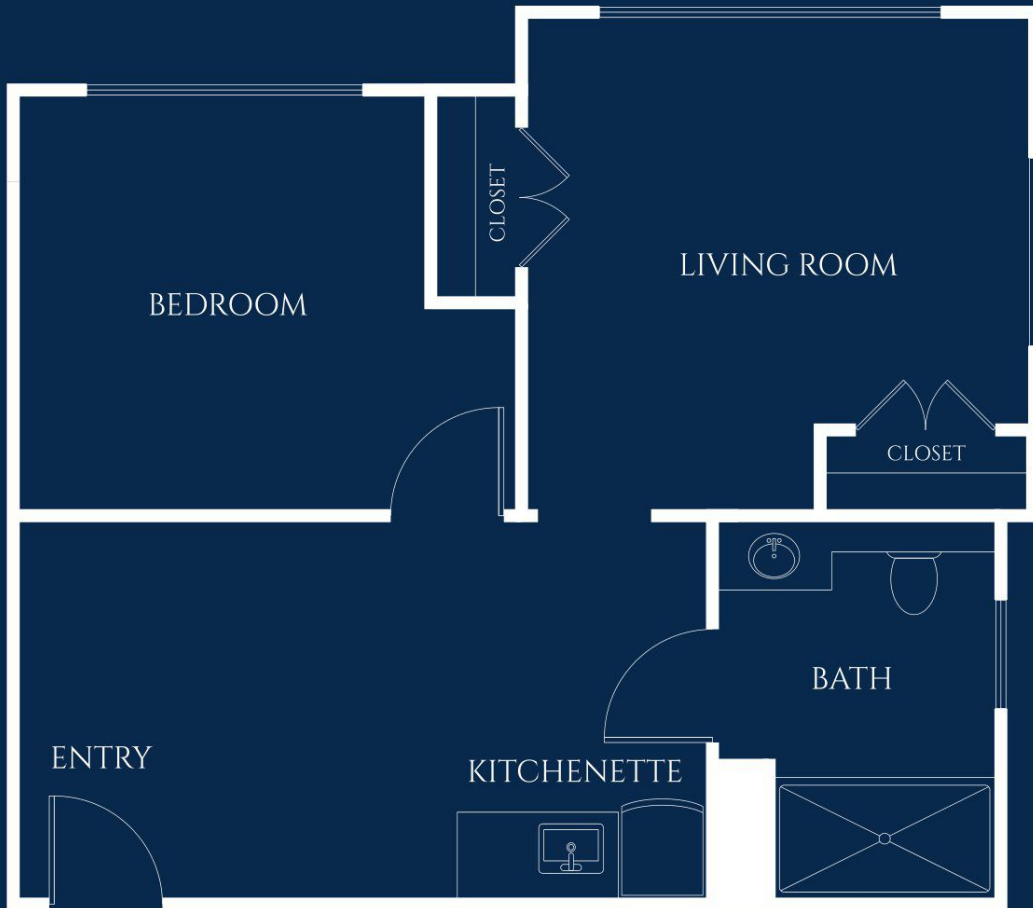

Dahlia

ONE BEDROOM SUITE

STARTING AT 528 SQ. FT.

Floor plan style and size may vary.

IVY PARK
at Sacramento