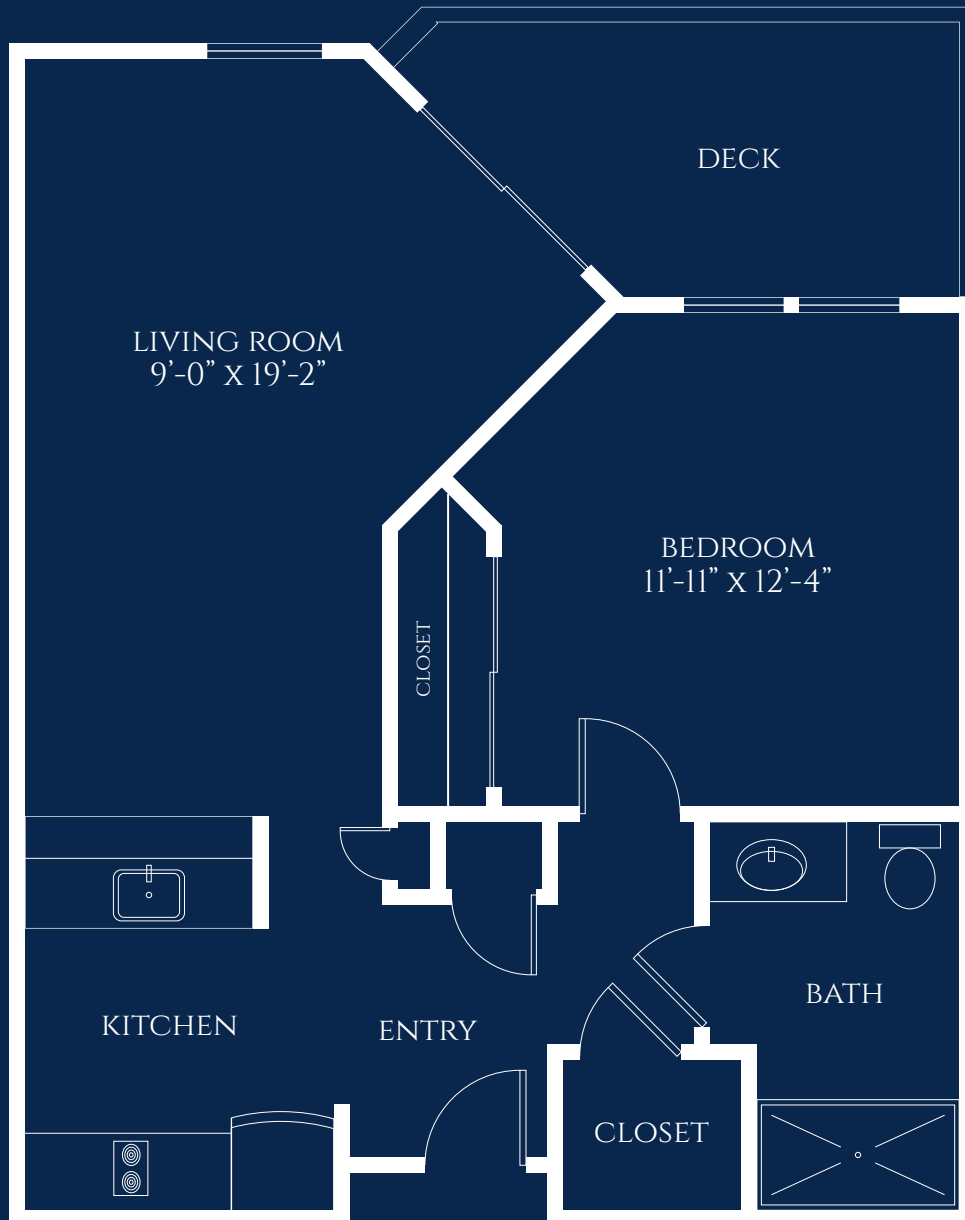

# Dahlia

## ONE BEDROOM

STARTING AT 660 SQ. FT.

1/4" = 1'0"  
All plans and dimensions are approximate.

**IVY PARK**  
*at Salinas*