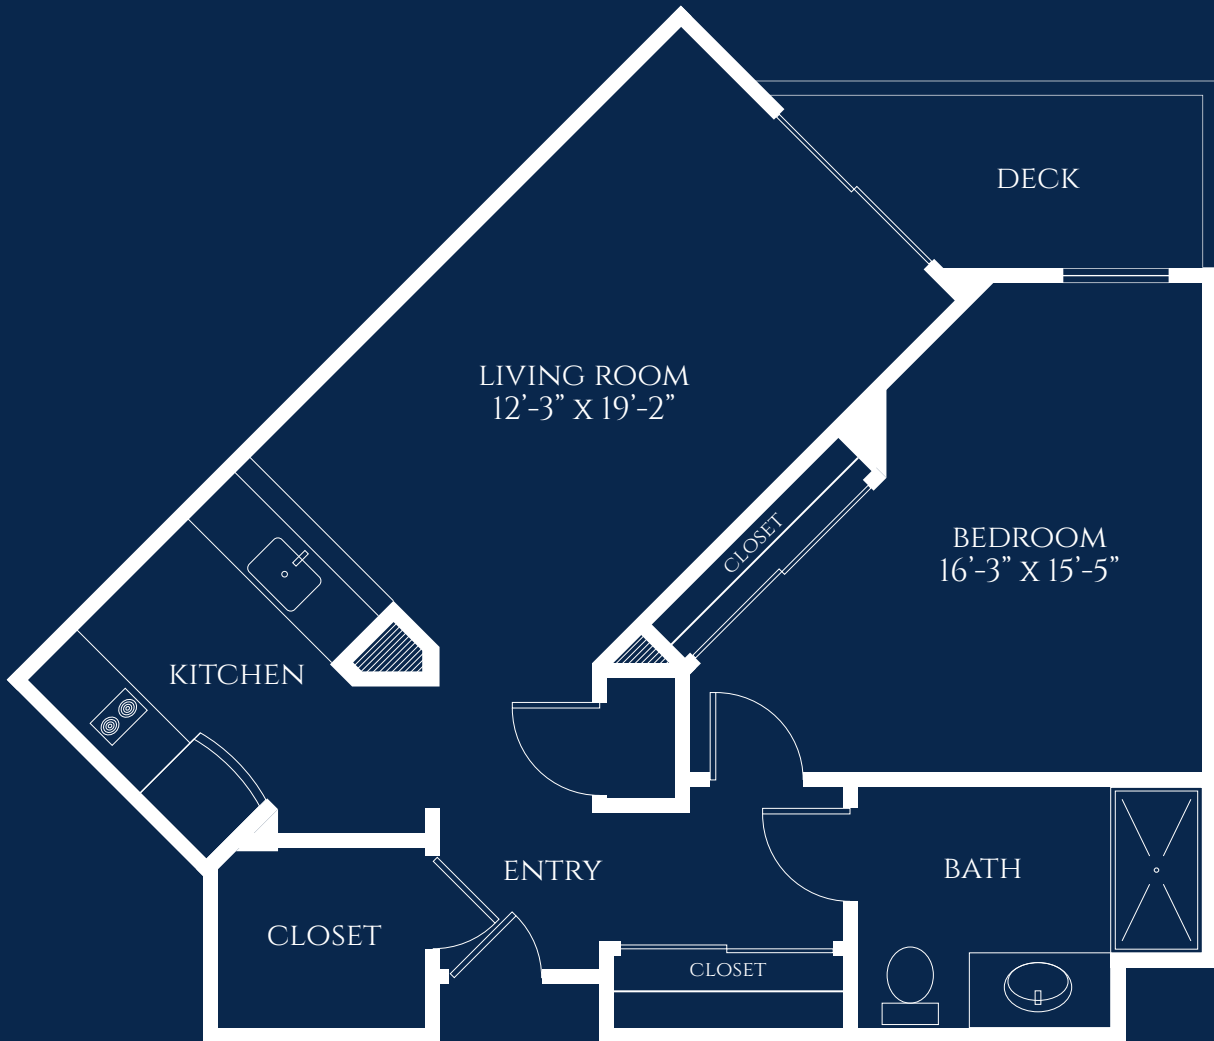

# Dahlia Suite

ONE BEDROOM

STARTING AT 845 SQ. FT.

1/4" = 1'0"  
All plans and dimensions are approximate.

IVY PARK  
*at Salinas*