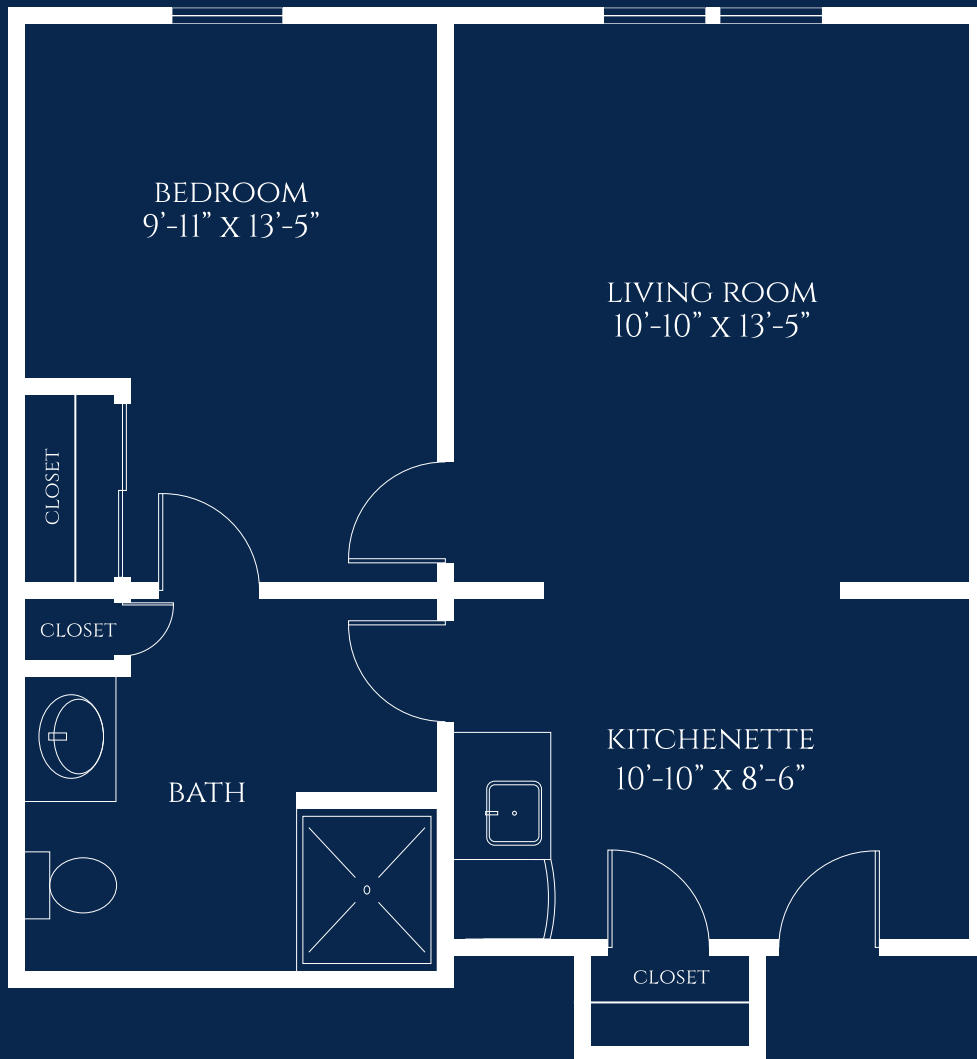

Dahlia Suite

ONE BEDROOM

STARTING AT 576 SQ. FT.

1/4" = 1'0"
All plans and dimensions are approximate.

IVY PARK
at San Jose