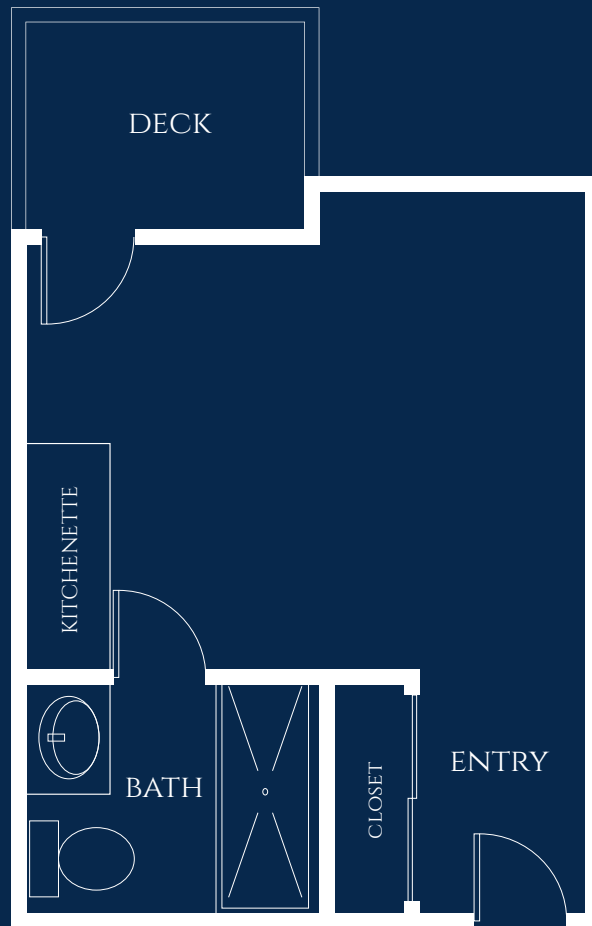

# *Freesia*

## PRIVATE STUDIO

STARTING AT 300 SQ. FT.

**IVY PARK**  
*at San Juan Capistrano*