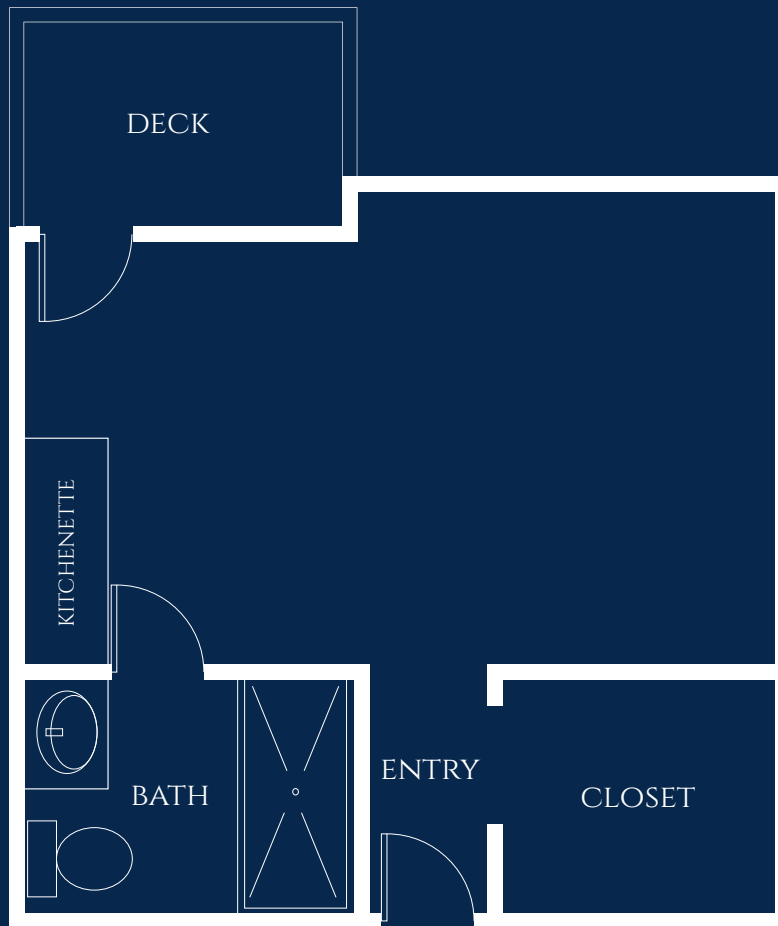

Freesia Suite

PRIVATE STUDIO

STARTING AT 360 SQ. FT.

IVY PARK
at San Juan Capistrano