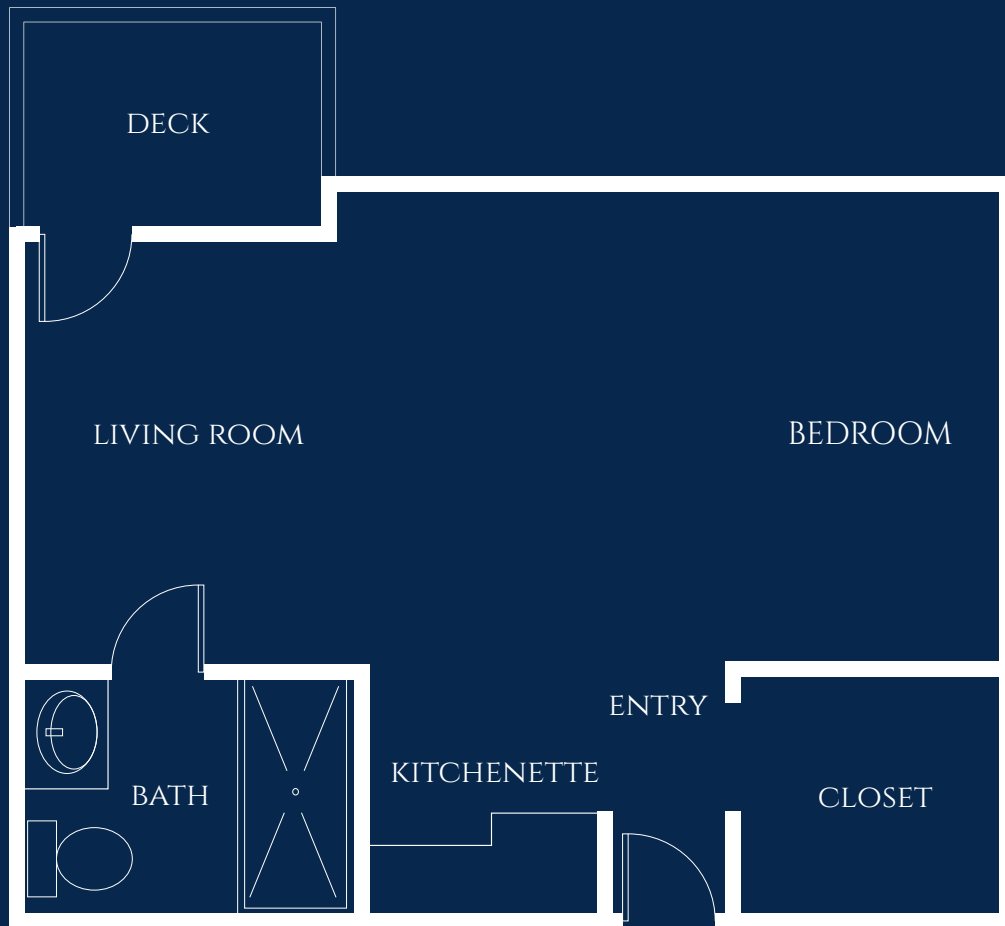

Casita

OPEN ONE BEDROOM
STARTING AT 450 SQ. FT.

IVY PARK
at San Juan Capistrano