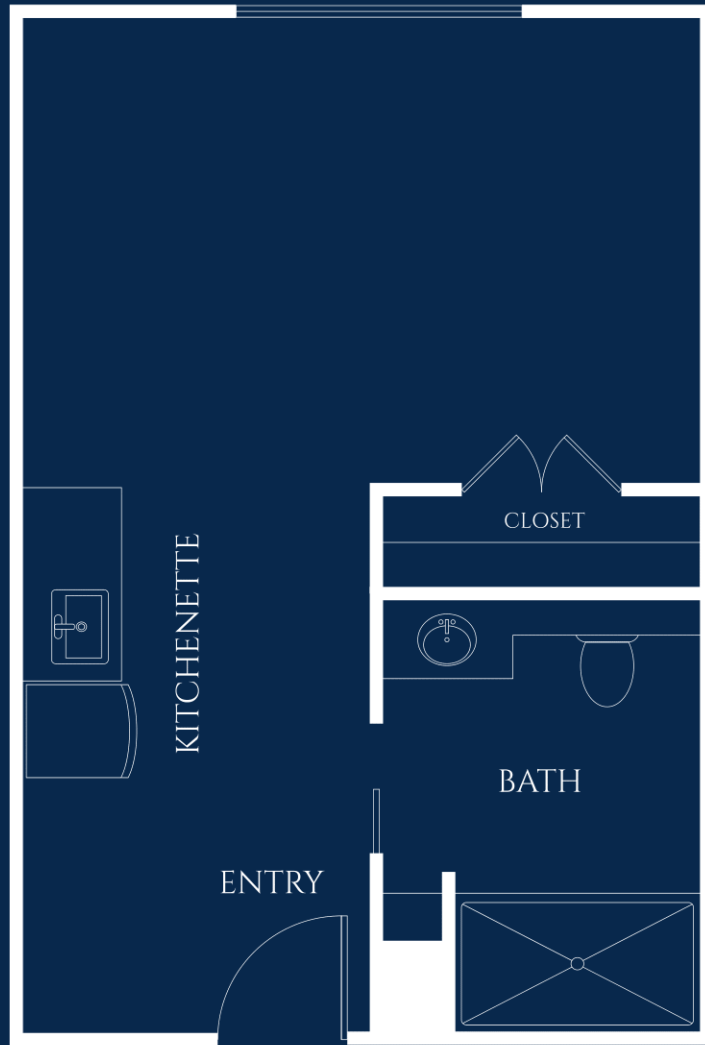

Aster

EVERGREEN MEMORY CARE

PRIVATE STUDIO

STARTING AT 303 SQ. FT.

Floor plan style and size may vary.

IVY PARK
at San Marino