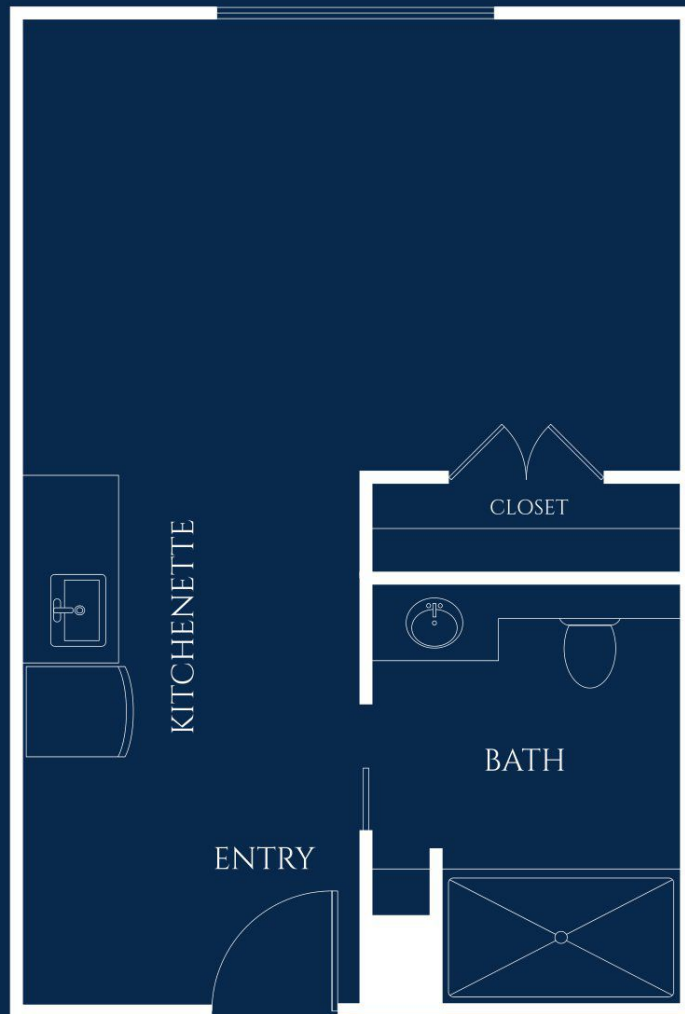

## PRIVATE STUDIO

STARTING AT 303 SQ. FT.

Floor plan style and size may vary.

**IVY PARK**  
*at San Marino*