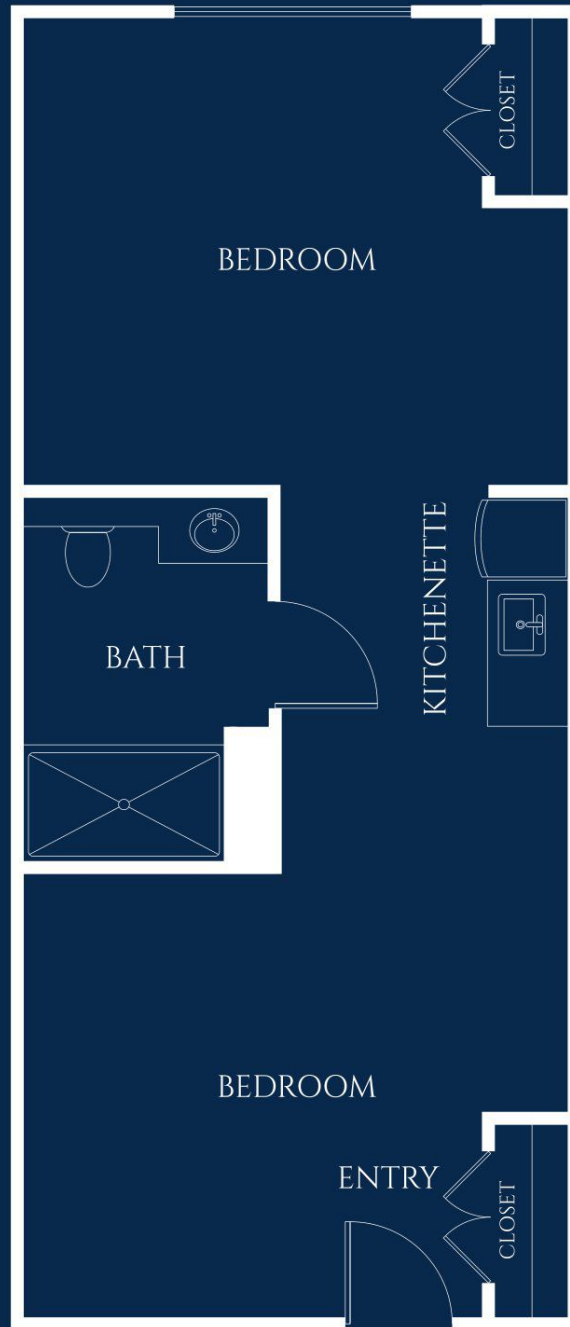

## COMPANION SUITE

STARTING AT 471 SQ. FT.

Floor plan style and size may vary.

**IVY PARK**  
*at San Marino*