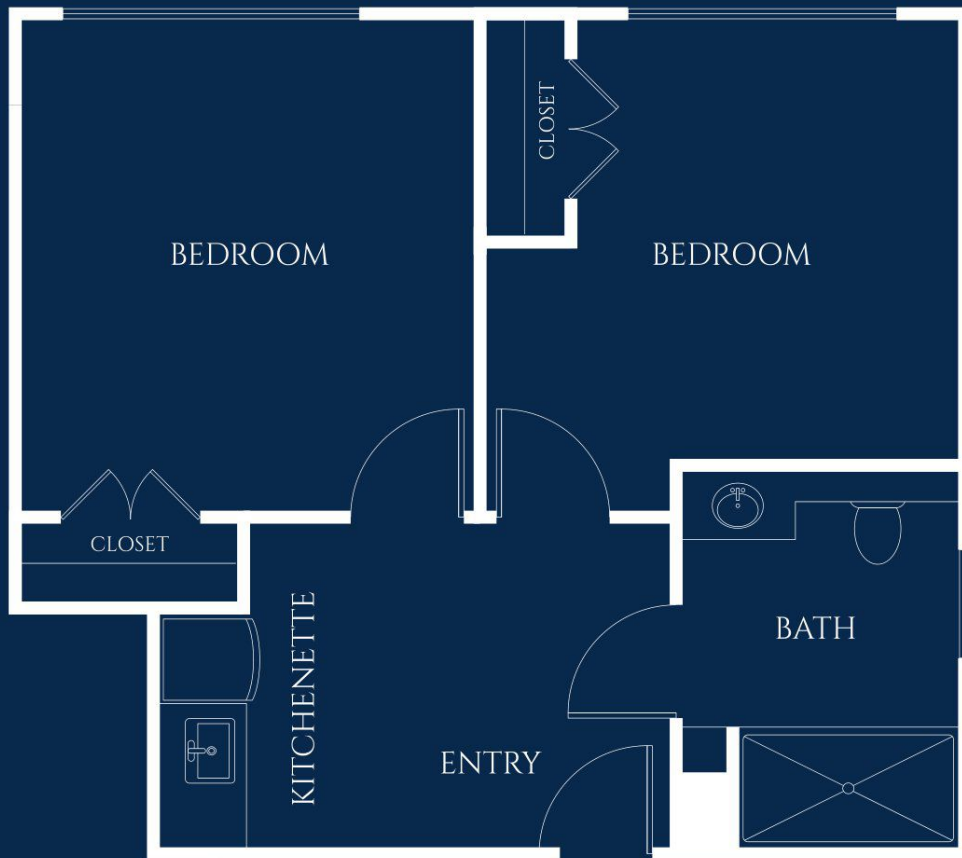

Olive

EVERGREEN MEMORY CARE

COMPANION SUITE

STARTING AT 474 SQ. FT.

Floor plan style and size may vary.

IVY PARK
at San Marino