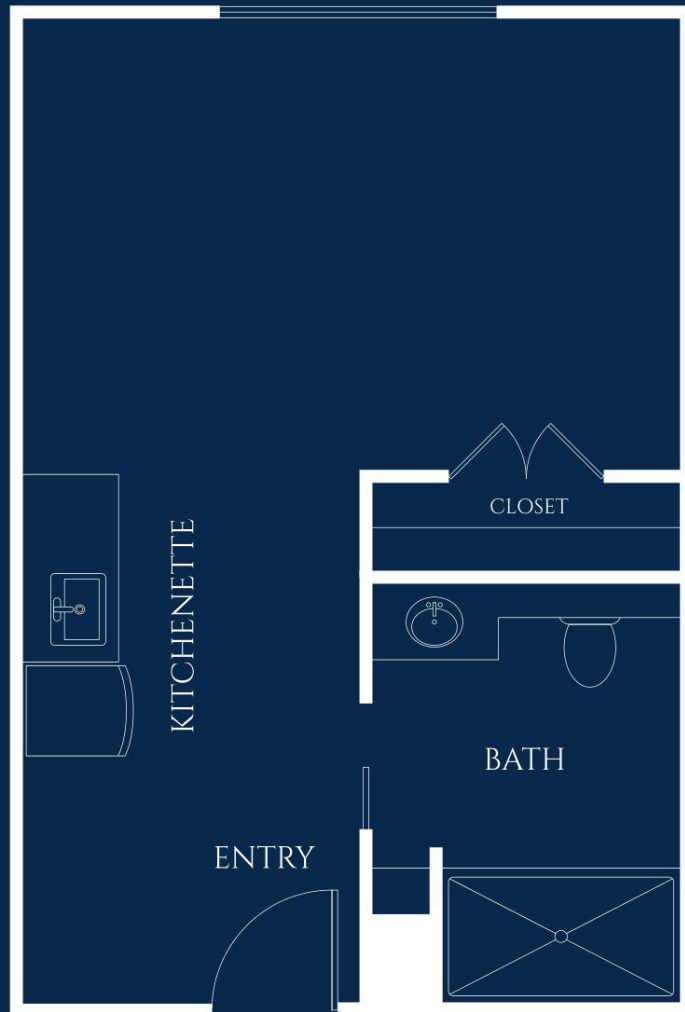

Freesia

STUDIO

STARTING AT 306 SQ. FT.

Floor plan style and size may vary.

IVY PARK
at San Marino