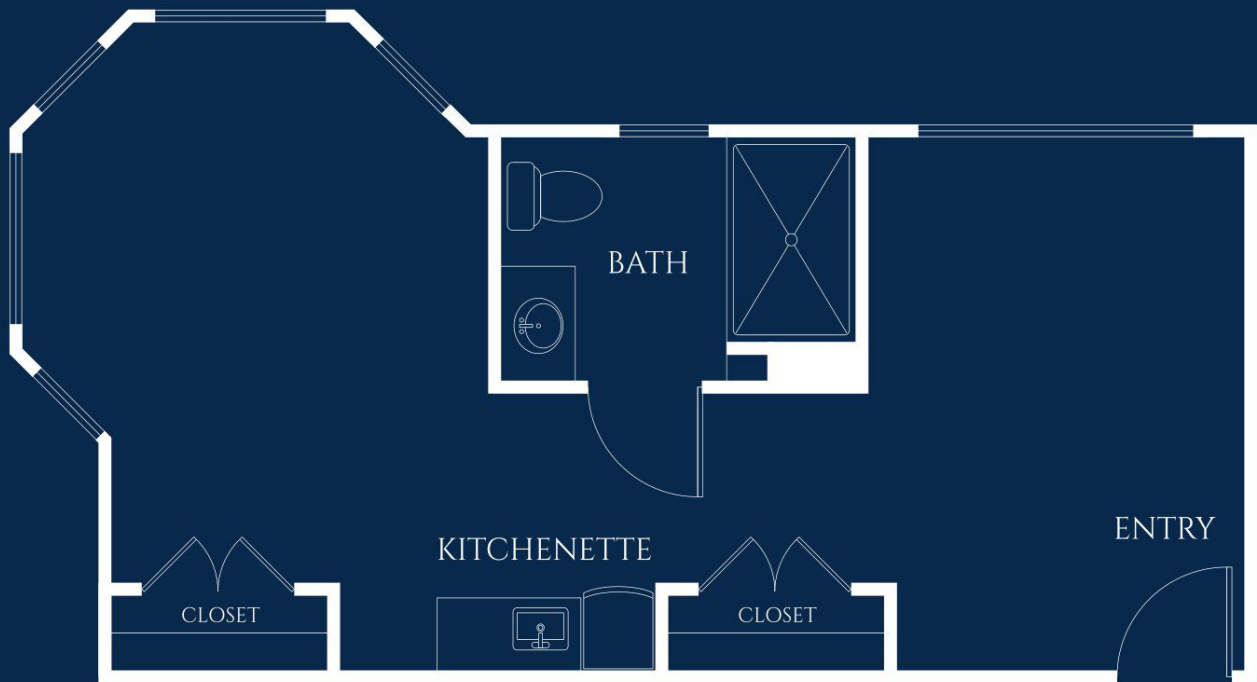

# *Magnolia Suite*

**OPEN ONE BEDROOM**  
STARTING AT 460 SQ. FT.

Floor plan style and size may vary.

**IVY PARK**  
*at San Marino*