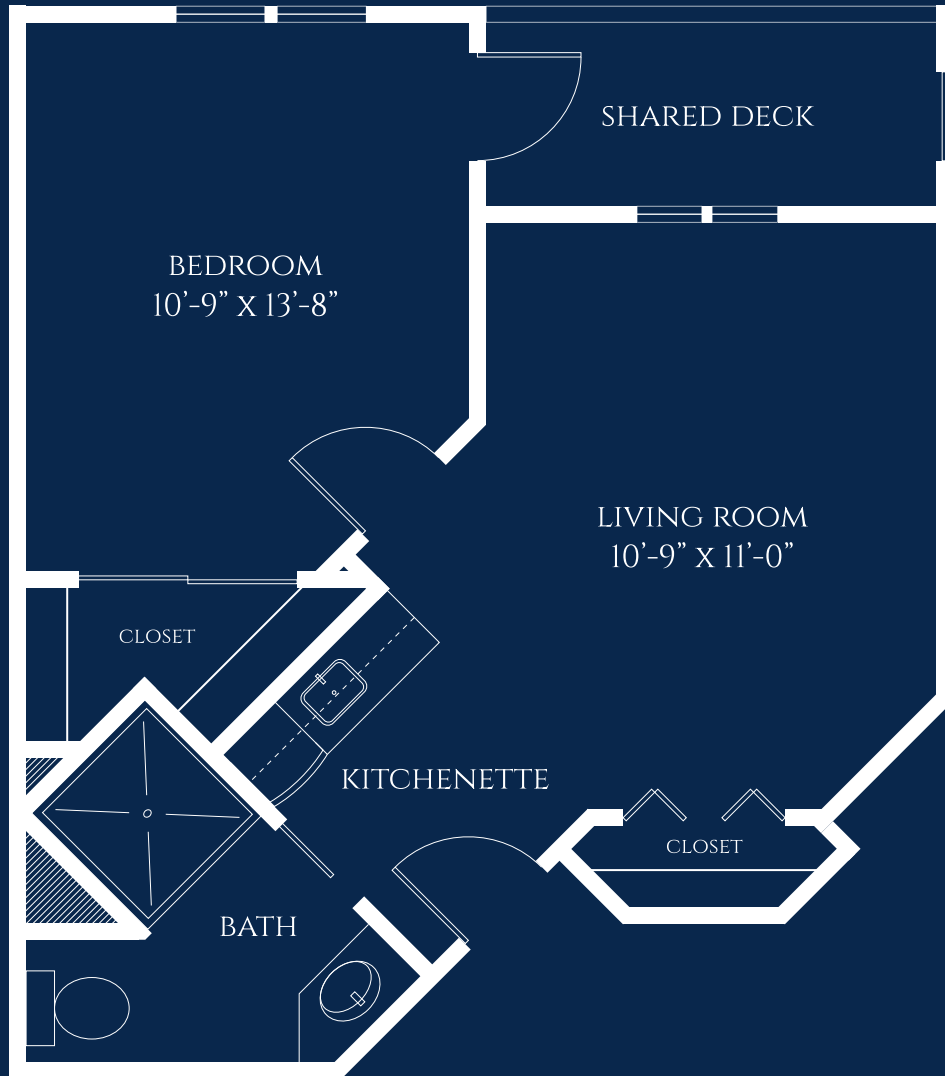

Dahlia

ONE BEDROOM

STARTING AT 439 SQ. FT.

1/4" = 1'0"
All plans and dimensions are approximate.

IVY PARK
at San Ramon