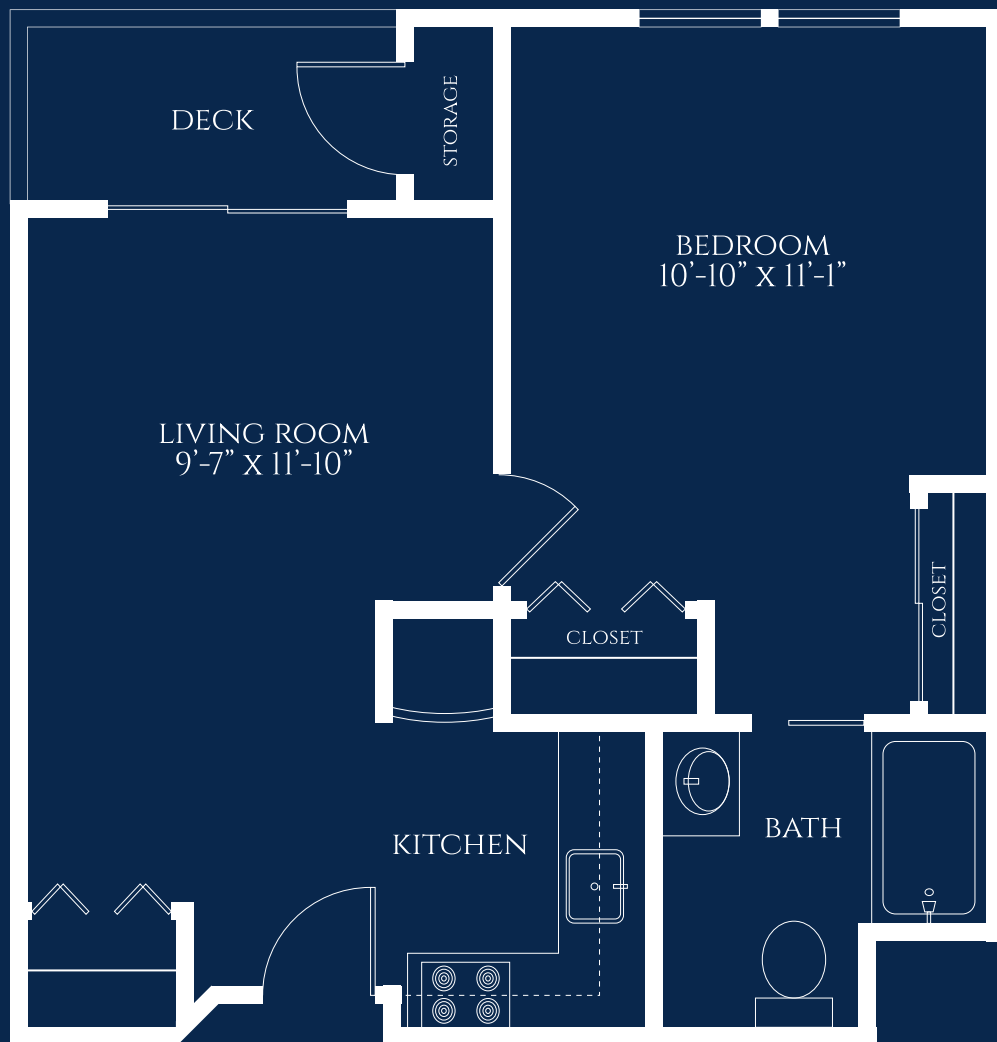

# Dahlia Suite

## ONE BEDROOM

STARTING AT 669 SQ. FT.

1/4" = 1'0"  
All plans and dimensions are approximate.

**IVY PARK**  
*at San Ramon*