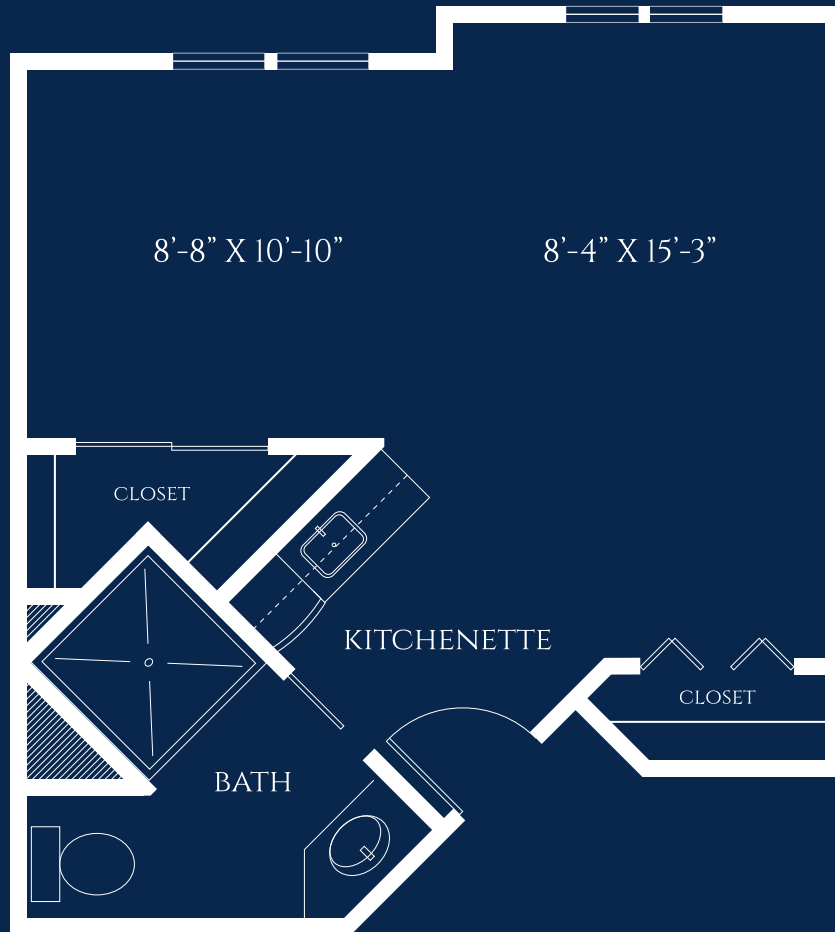

Freesia Suite

PRIVATE STUDIO
STARTING AT 290 SQ. FT.

1/4" = 1'0"
All plans and dimensions are approximate.

IVY PARK
at San Ramon