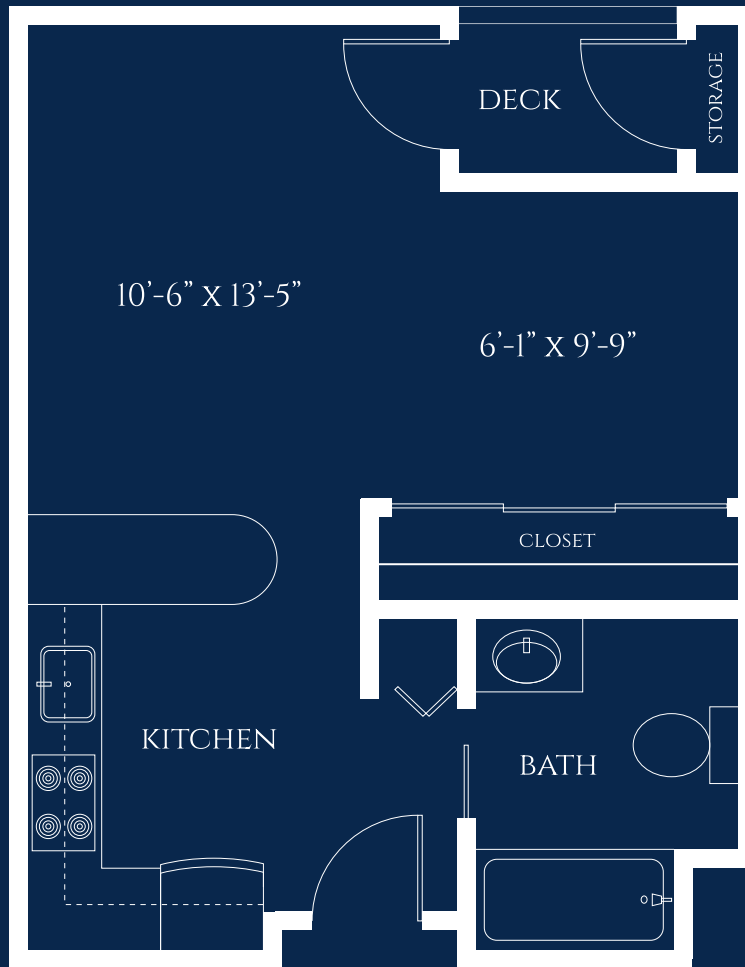

Magnolia

OPEN ONE BEDROOM
STARTING AT 381 SQ. FT.

1/4" = 1'0"
All plans and dimensions are approximate.

IVY PARK
at San Ramon