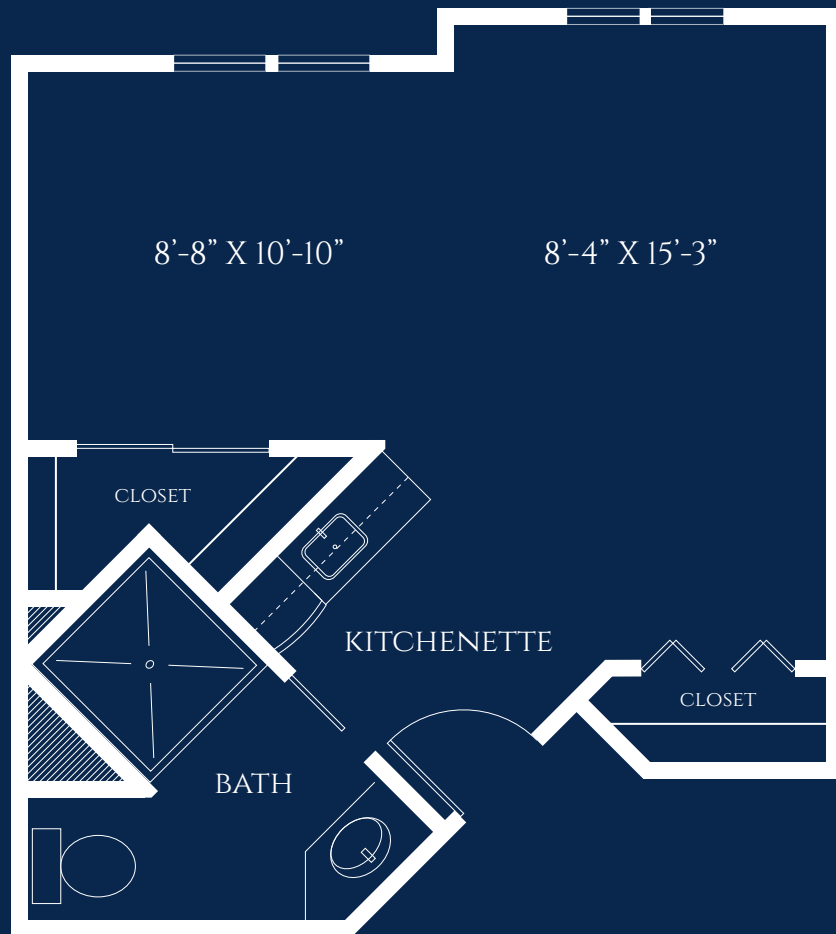

Aster Suite

EVERGREEN MEMORY CARE

PRIVATE STUDIO

STARTING AT 259 SQ. FT.

1/4" = 1'0"
All plans and dimensions are approximate.

IVY PARK
at San Ramon