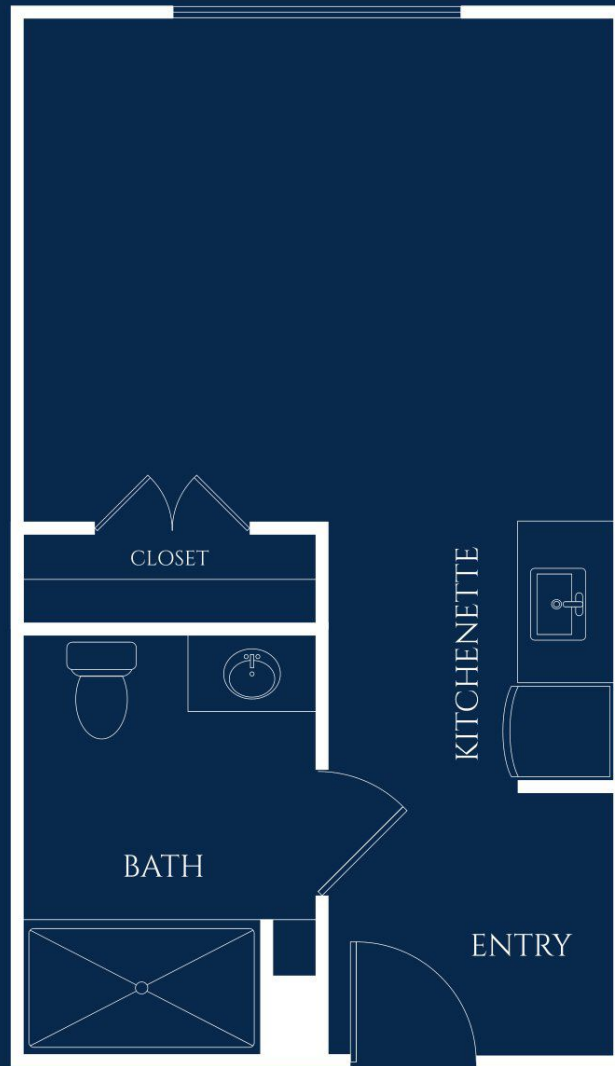

## PRIVATE STUDIO

STARTING AT 418 SQ. FT.

Floor plan style and size may vary.

**IVY PARK**  
*at Santa Monica*