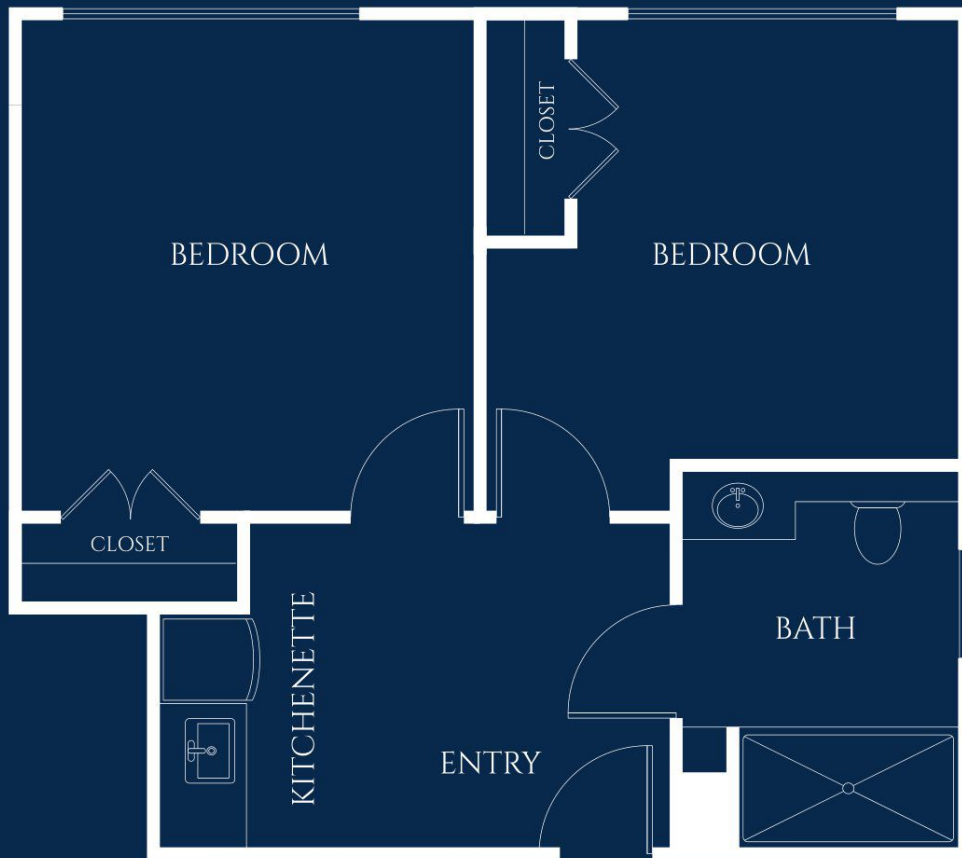

Olive

EVERGREEN MEMORY CARE

COMPANION SUITE

STARTING AT 500 SQ. FT.

Floor plan style and size may vary.

IVY PARK
at Santa Monica