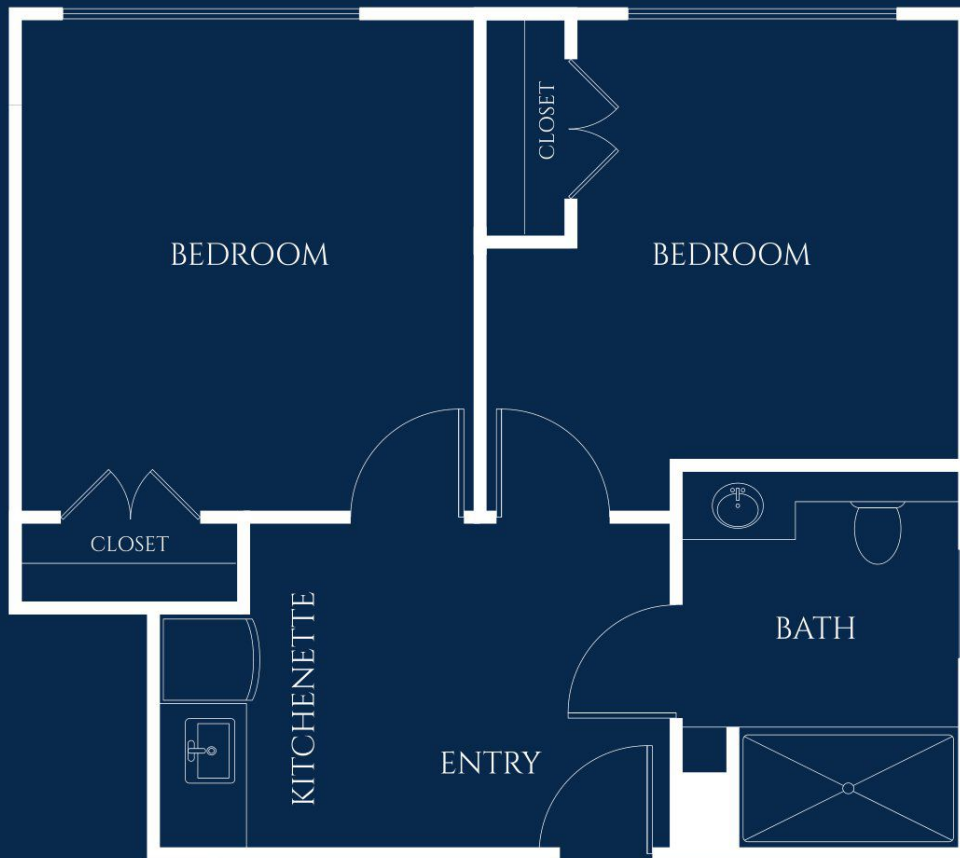

Olive Suite

EVERGREEN MEMORY CARE

COMPANION SUITE

STARTING AT 531 SQ. FT.

Floor plan style and size may vary.

IVY PARK
at Santa Monica