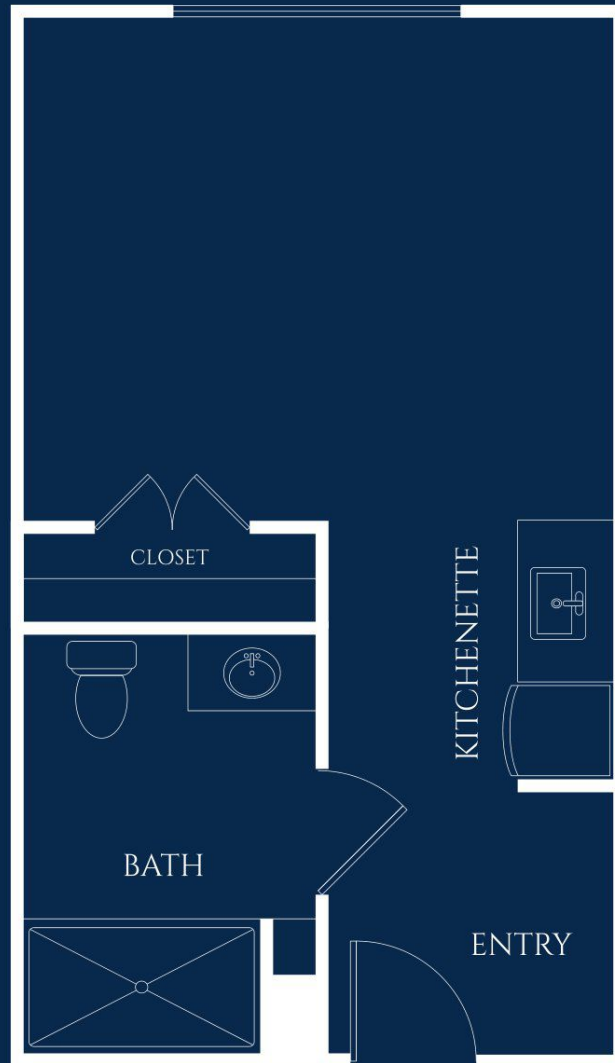

# *Freesia*

## STUDIO

STARTING AT 300 SQ. FT.

Floor plan style and size may vary.

**IVY PARK**  
*at Santa Monica*