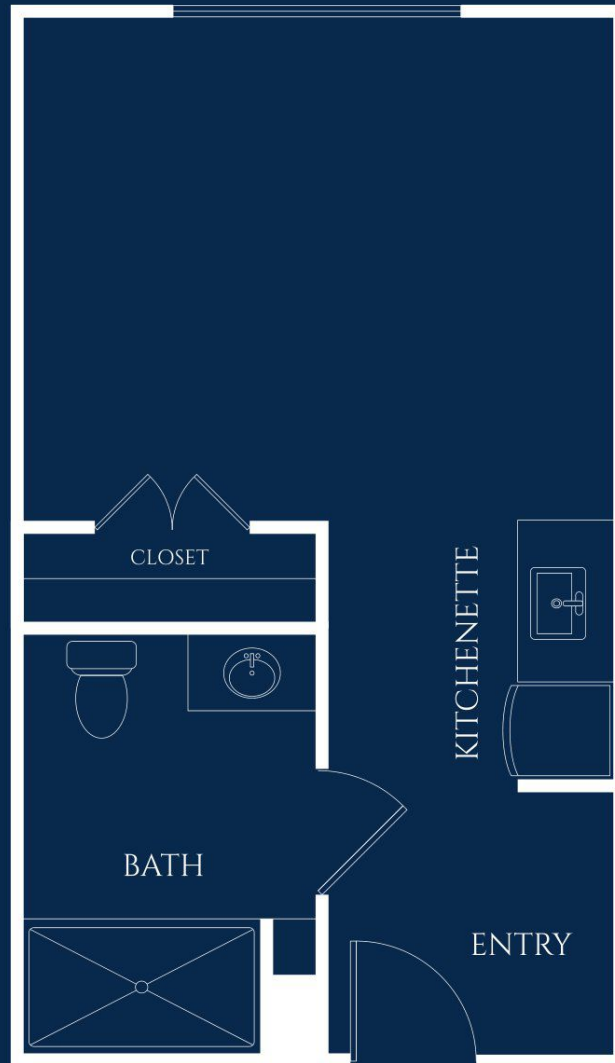

# *Freesia Suite*

STUDIO

STARTING AT 413 SQ. FT.

Floor plan style and size may vary.

**IVY PARK**  
*at Santa Monica*