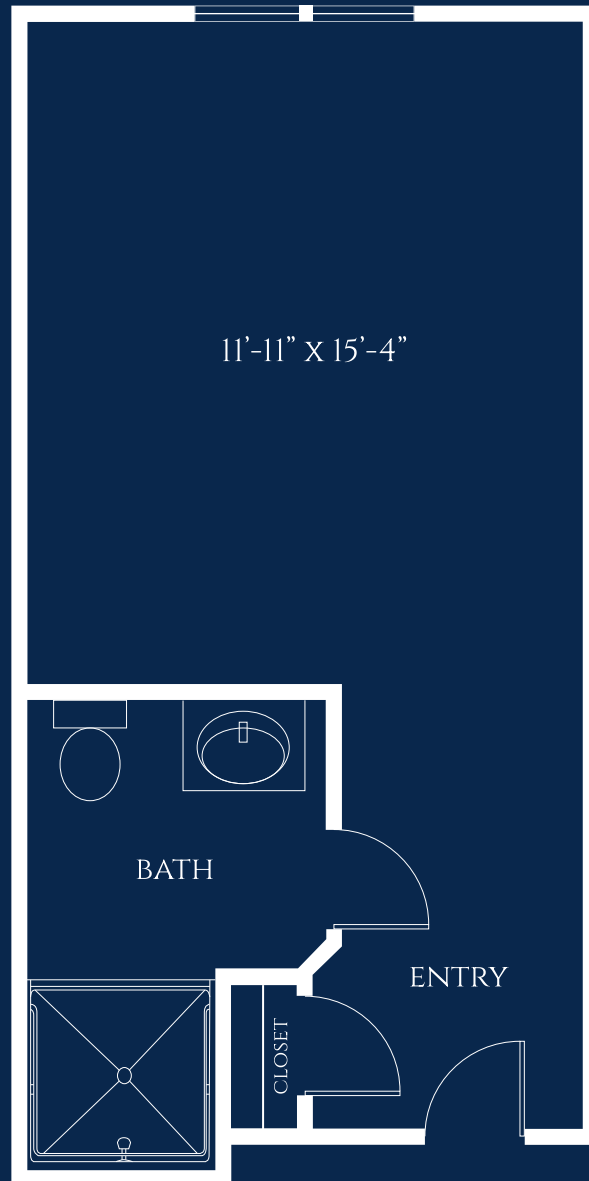

Aster

EVERGREEN MEMORY CARE

PRIVATE STUDIO
STARTING AT 348 SQ. FT.

1/4" = 1'0"
All plans and dimensions are approximate.

IVY PARK
at Santa Rosa