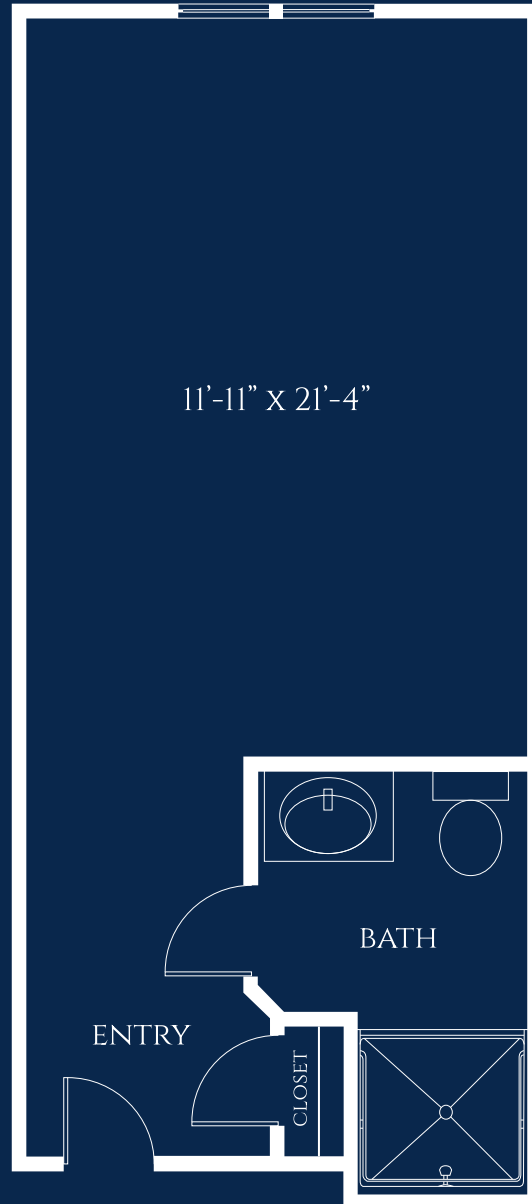

Juniper

EVERGREEN MEMORY CARE

COMPANION SUITE

STARTING AT 411 SQ. FT.

1/4" = 1'0"
All plans and dimensions are approximate.

IVY PARK
at Santa Rosa