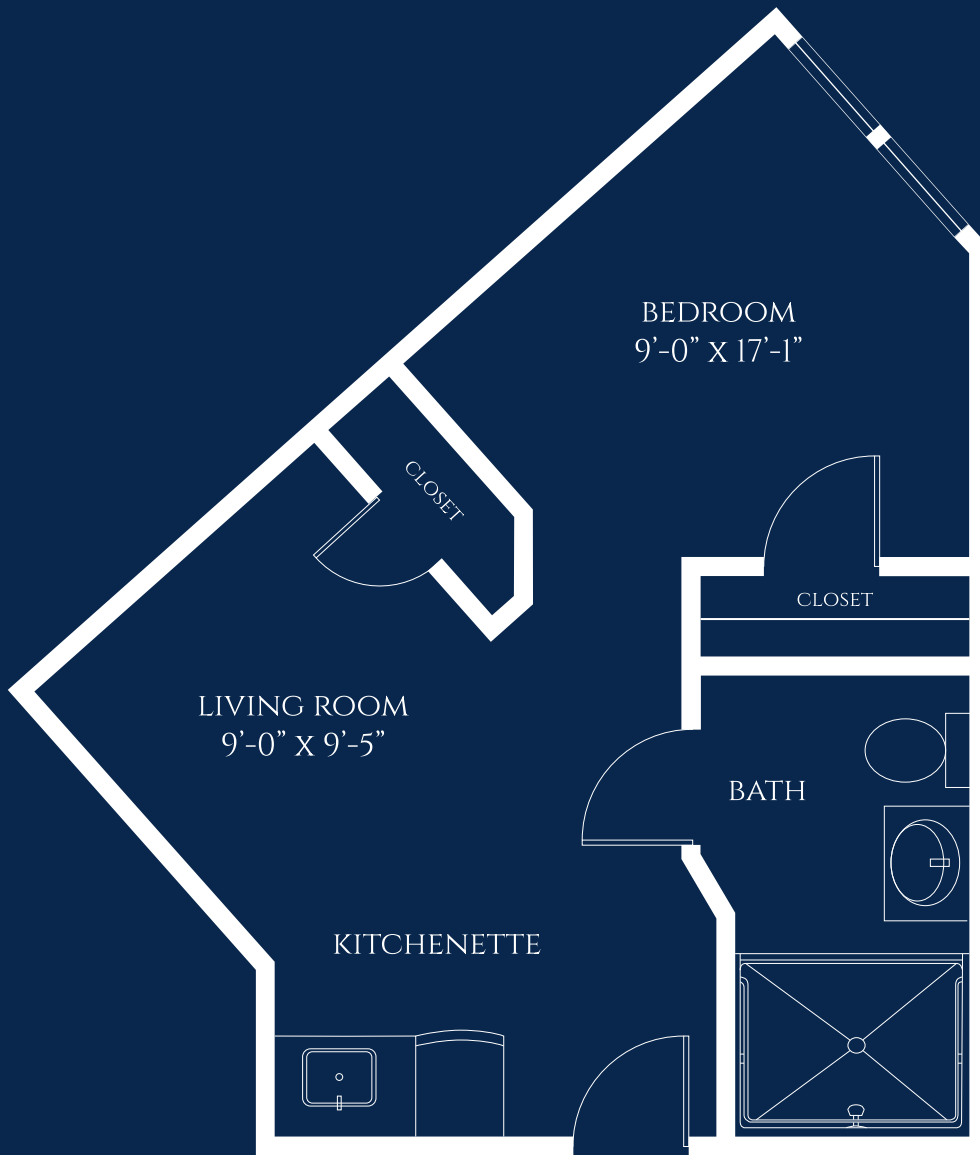

# Magnolia

**OPEN ONE BEDROOM**  
STARTING AT 431 SQ. FT.

1/4" = 1'0"  
All plans and dimensions are approximate.

**IVY PARK**  
*at Santa Rosa*