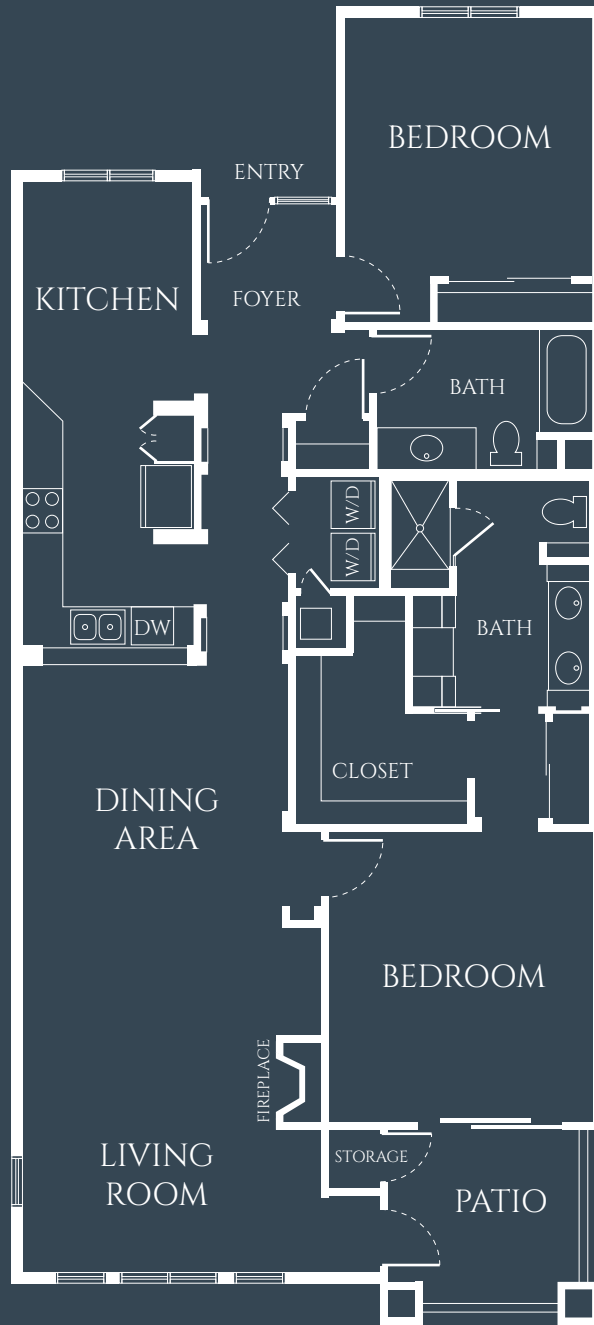

Aliso

TWO BEDROOM STARTING AT 1,707 SQ. FT.

Floor plans are not to scale and are shown for comparative purposes only. Actual condominium plans and balcony/patio sizes may vary. The accuracy of square footage is deemed reliable but not guaranteed and should be independently verified through personal inspection.