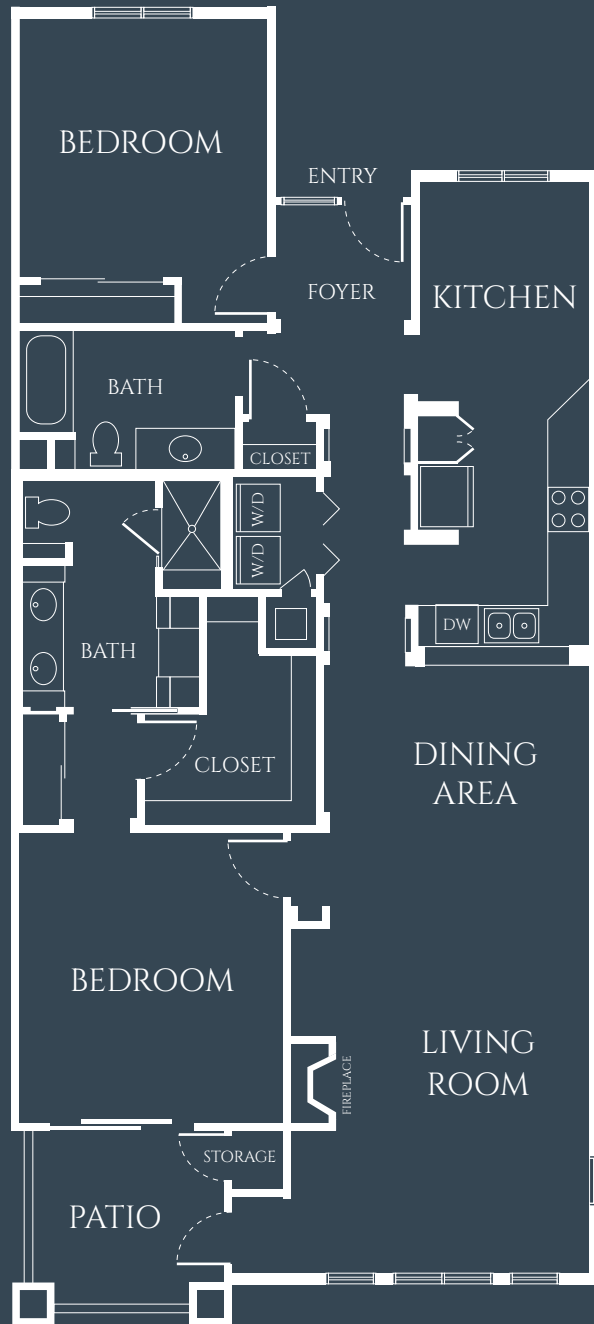

# Aliso

**TWO BEDROOM**  
STARTING AT 1,707 SQ. FT.

Floor plans are not to scale and are shown for comparative purposes only. Actual condominium plans and balcony/patio sizes may vary. The accuracy of square footage is deemed reliable but not guaranteed and should be independently verified through personal inspection.