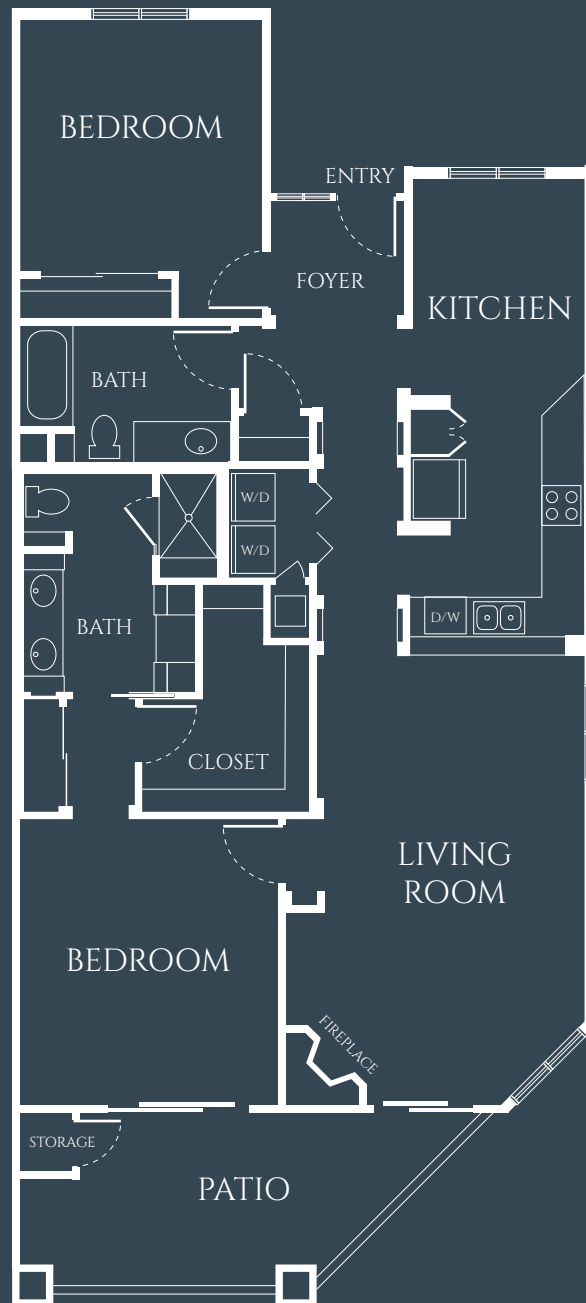

# Balboa

**TWO BEDROOM**  
STARTING AT 1,650 SQ. FT.

Floor plans are not to scale and are shown for comparative purposes only. Actual condominium plans and balcony/patio sizes may vary. The accuracy of square footage is deemed reliable but not guaranteed and should be independently verified through personal inspection.

**SEA BLUFFS**  
IVY SIGNATURE LIVING