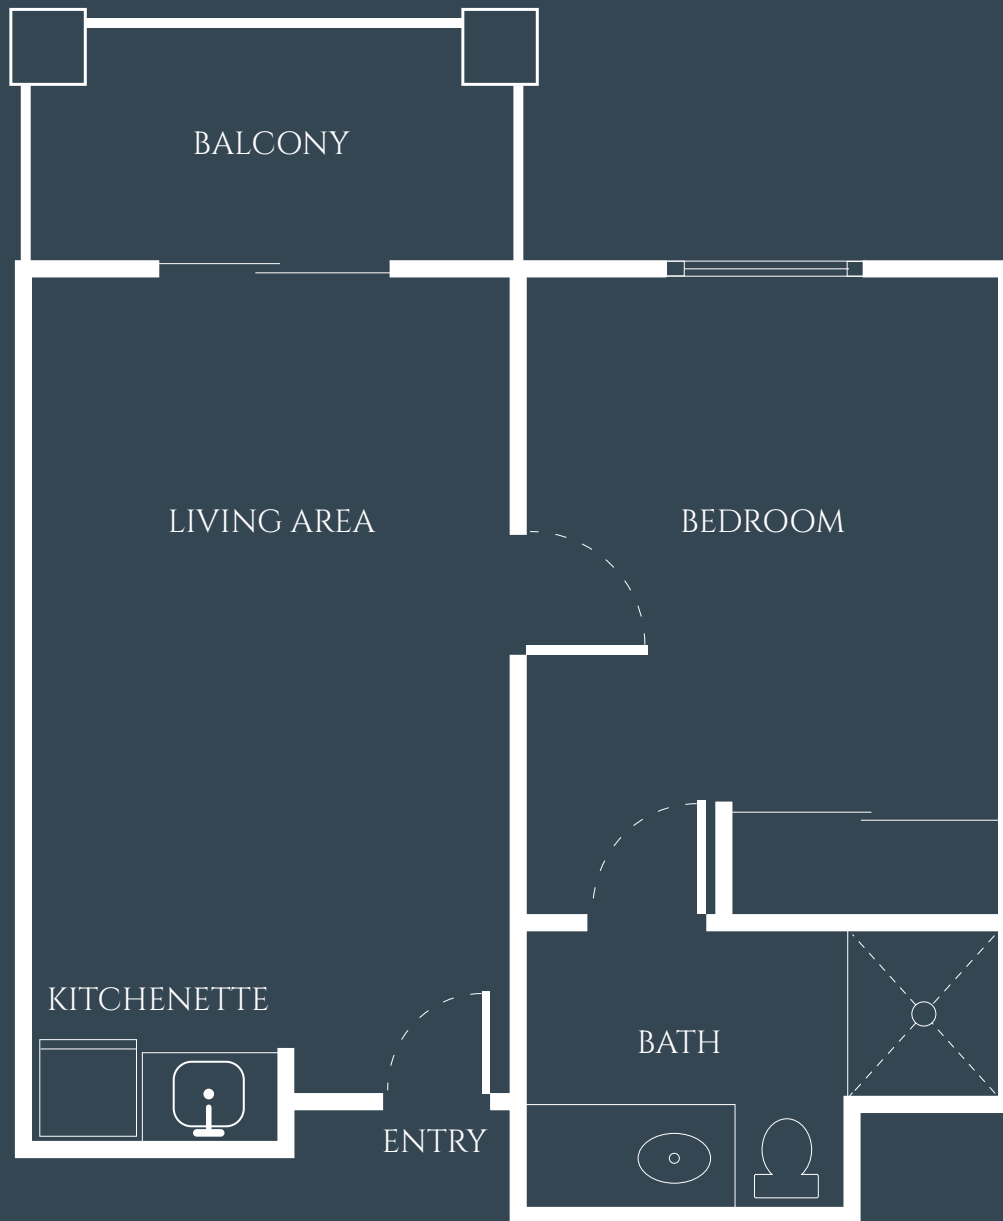

Dahlia

ONE BEDROOM
STARTING AT 531 SQ. FT.

Floor plans are not to scale and are shown for comparative purposes only. Actual condominium plans and balcony/patio sizes may vary. The accuracy of square footage is deemed reliable but not guaranteed and should be independently verified through personal inspection.