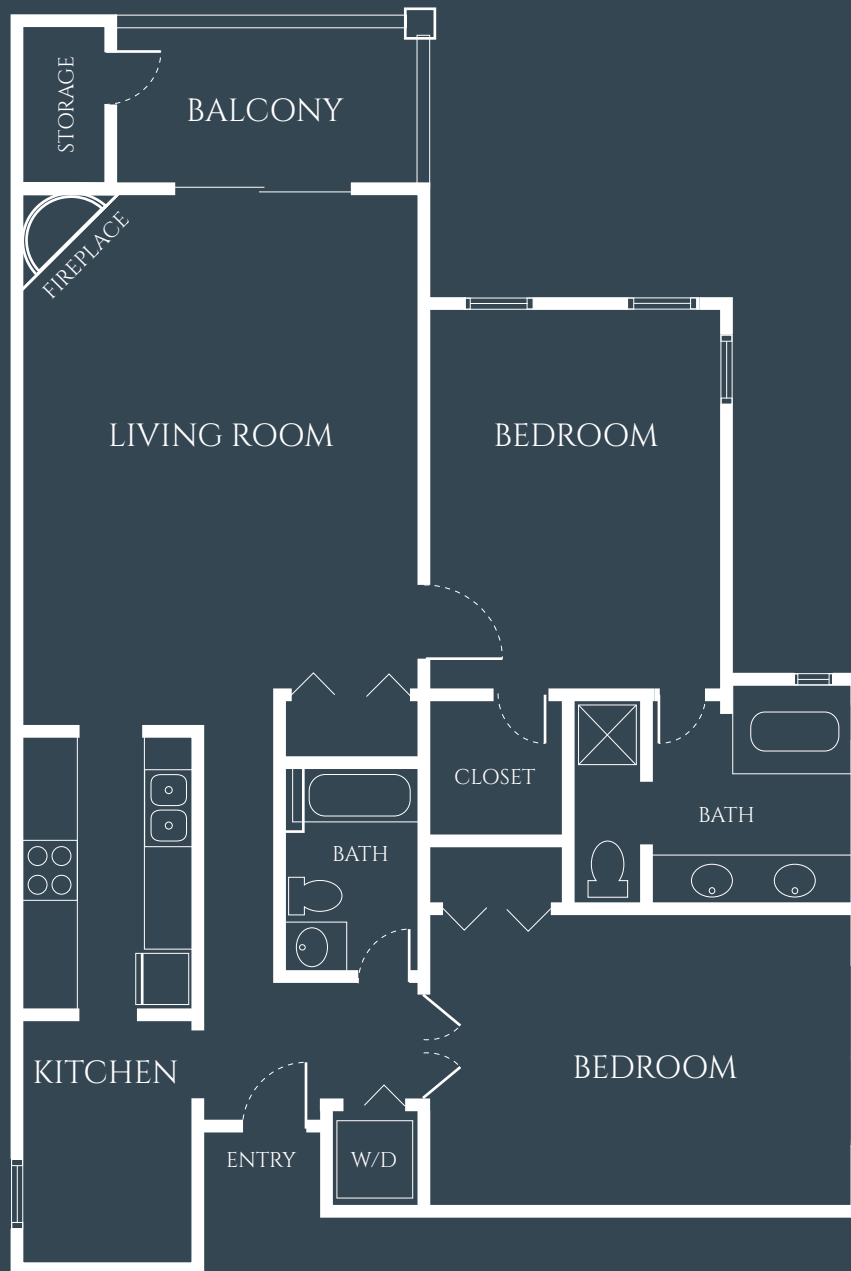

Del Obispo

TWO BEDROOM
STARTING AT 1,355 SQ. FT.

Floor plans are not to scale and are shown for comparative purposes only. Actual condominium plans and balcony/patio sizes may vary. The accuracy of square footage is deemed reliable but not guaranteed and should be independently verified through personal inspection.