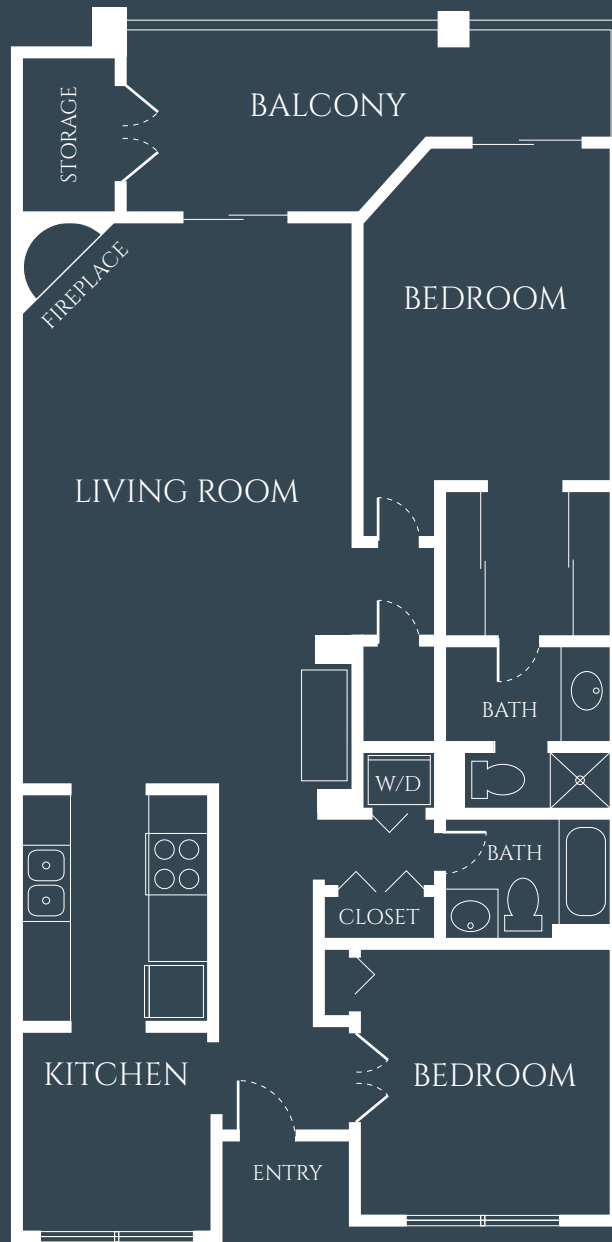

# Doheny

**TWO BEDROOM**  
STARTING AT 1355 SQ. FT.

Floor plans are not to scale and are shown for comparative purposes only. Actual condominium plans and balcony/patio sizes may vary. The accuracy of square footage is deemed reliable but not guaranteed and should be independently verified through personal inspection.