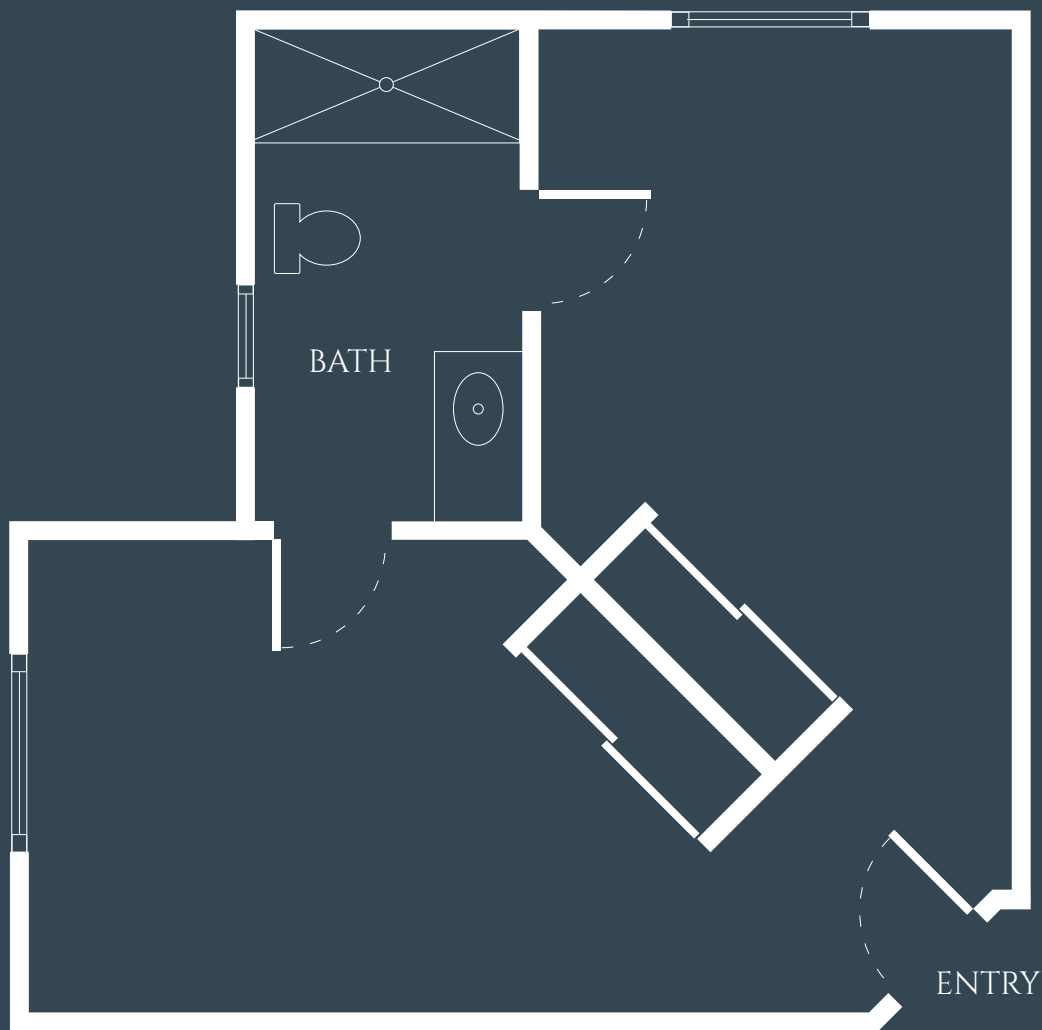

# *Juniper Suite*

COMPANION SUITE  
STARTING AT 796 SQ. FT.

Floor plans are not to scale and are shown for comparative purposes only. Actual condominium plans and balcony/patio sizes may vary. The accuracy of square footage is deemed reliable but not guaranteed and should be independently verified through personal inspection.