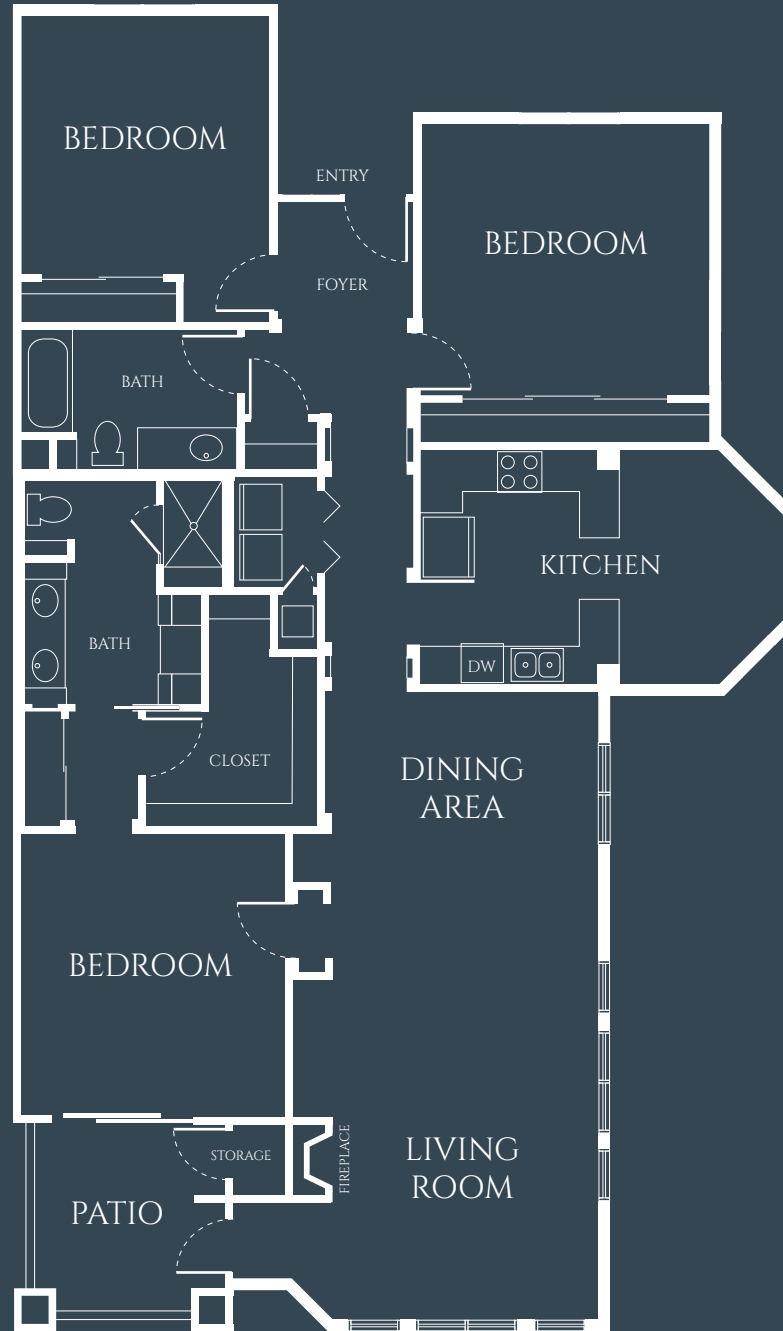

## THREE BEDROOM STARTING AT 1,961 SQ. FT.

Floor plans are not to scale and are shown for comparative purposes only. Actual condominium plans and balcony/patio sizes may vary. The accuracy of square footage is deemed reliable but not guaranteed and should be independently verified through personal inspection.