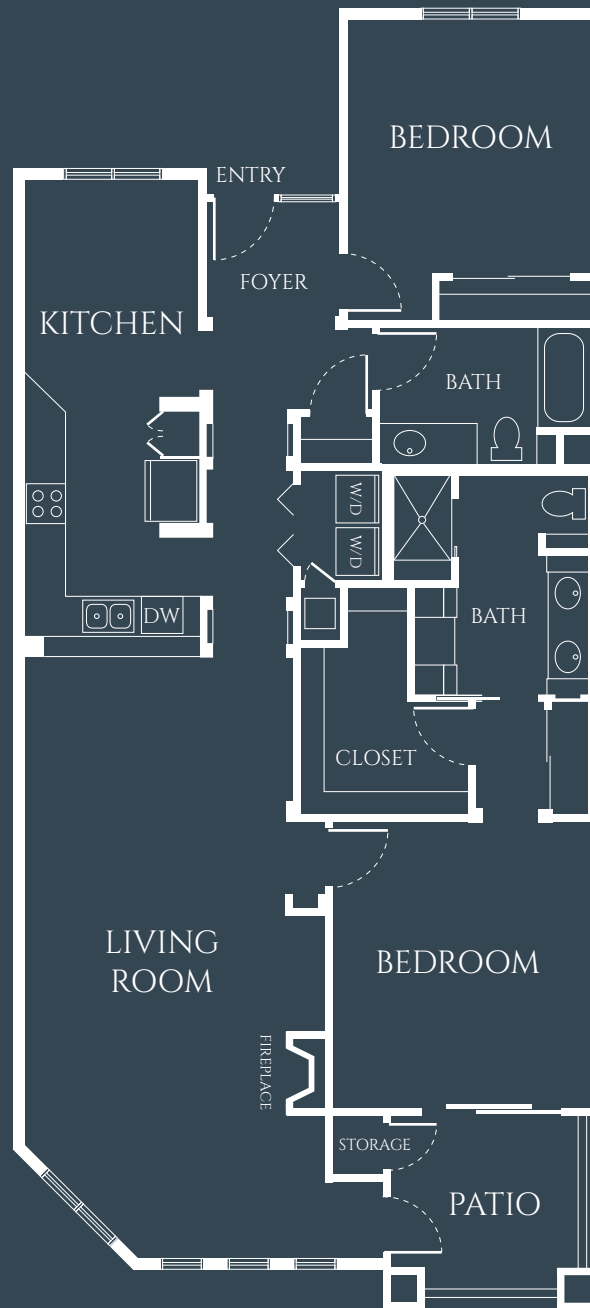

Strand

TWO BEDROOM
STARTING AT 1,692 SQ. FT.

Floor plans are not to scale and are shown for comparative purposes only. Actual condominium plans and balcony/patio sizes may vary. The accuracy of square footage is deemed reliable but not guaranteed and should be independently verified through personal inspection.