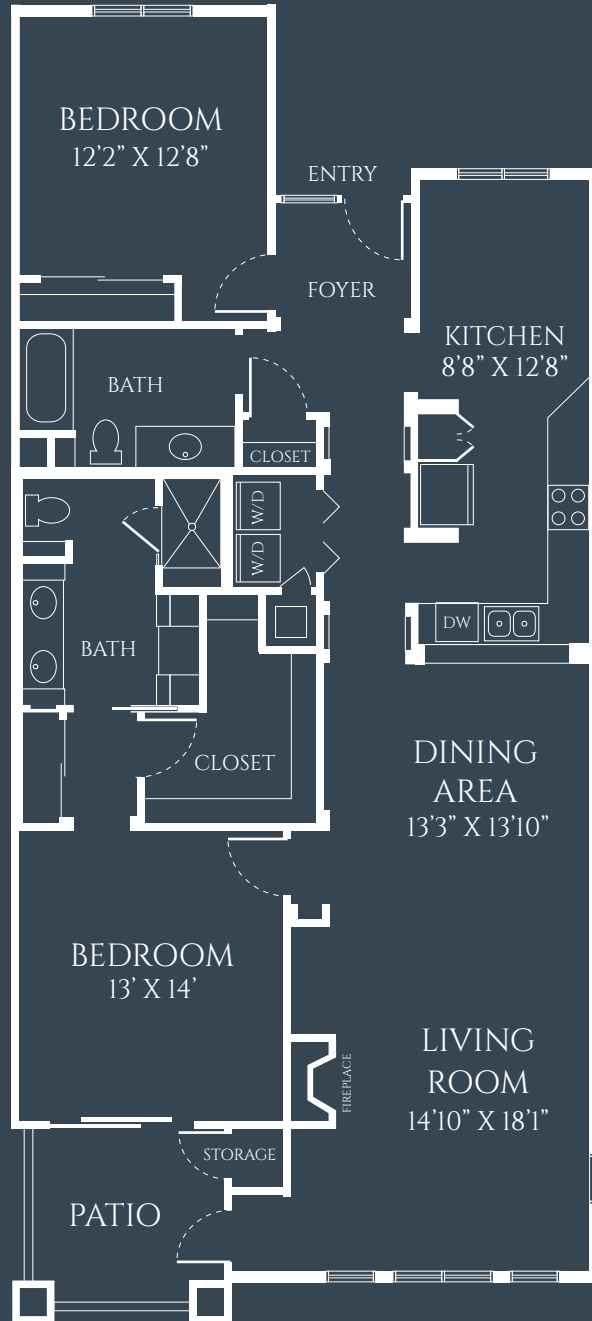

Aliso

TWO BEDROOM
STARTING AT 1,606 SQ. FT.

Floor plans are not to scale and are shown for comparative purposes only. Actual condominium plans and balcony/patio sizes may vary. The accuracy of square footage is deemed reliable but not guaranteed and should be independently verified through personal inspection.