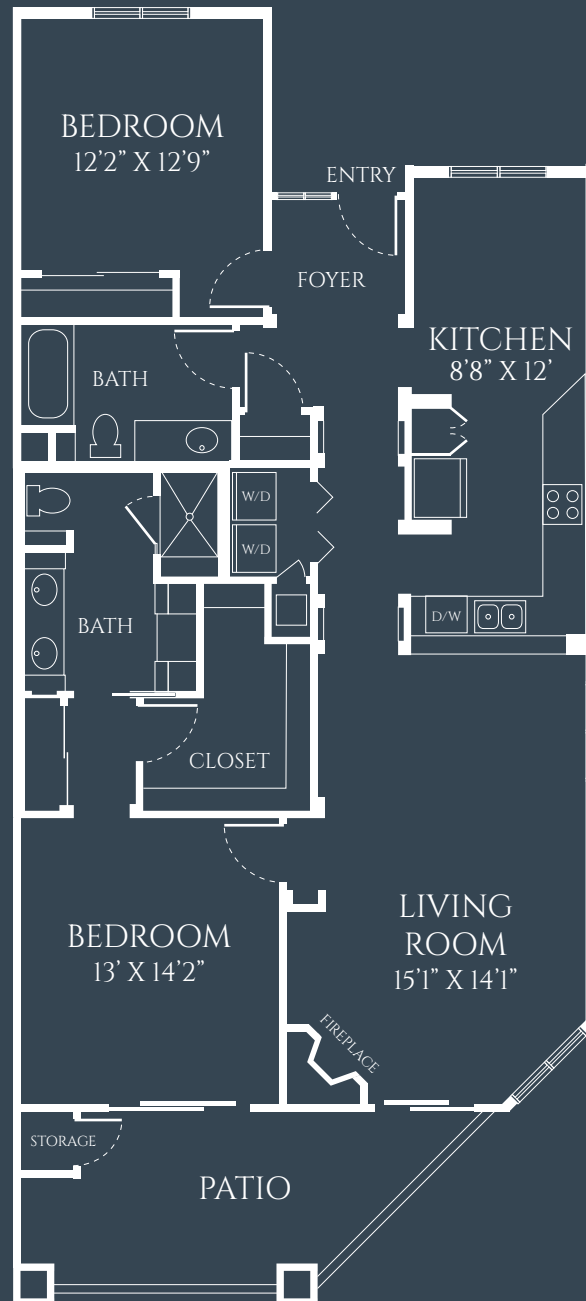

Balboa

TWO BEDROOM
STARTING AT 1,465 SQ. FT.

Floor plans are not to scale and are shown for comparative purposes only. Actual condominium plans and balcony/patio sizes may vary. The accuracy of square footage is deemed reliable but not guaranteed and should be independently verified through personal inspection.