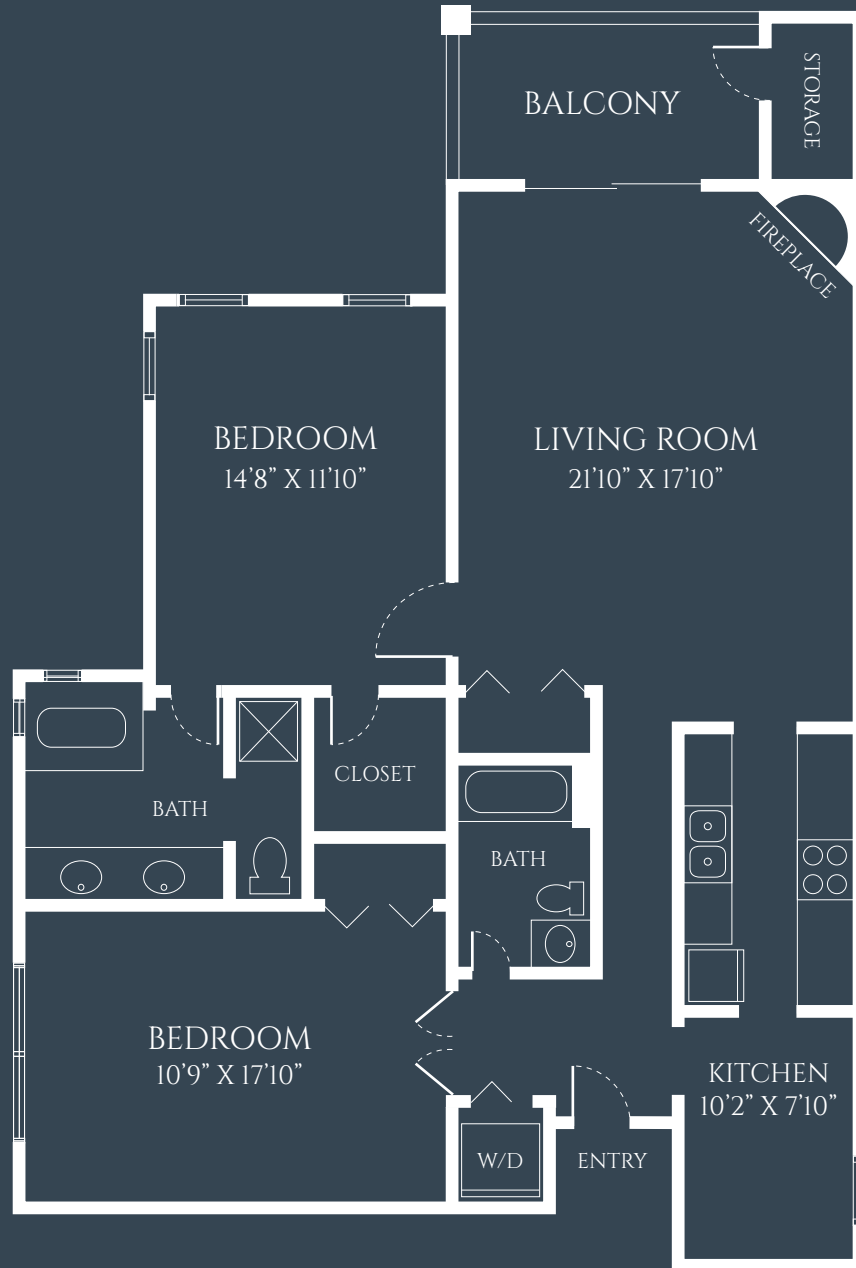

Capistrano

TWO BEDROOM
STARTING AT 1,260 SQ. FT.

Floor plans are not to scale and are shown for comparative purposes only. Actual condominium plans and balcony/patio sizes may vary. The accuracy of square footage is deemed reliable but not guaranteed and should be independently verified through personal inspection.