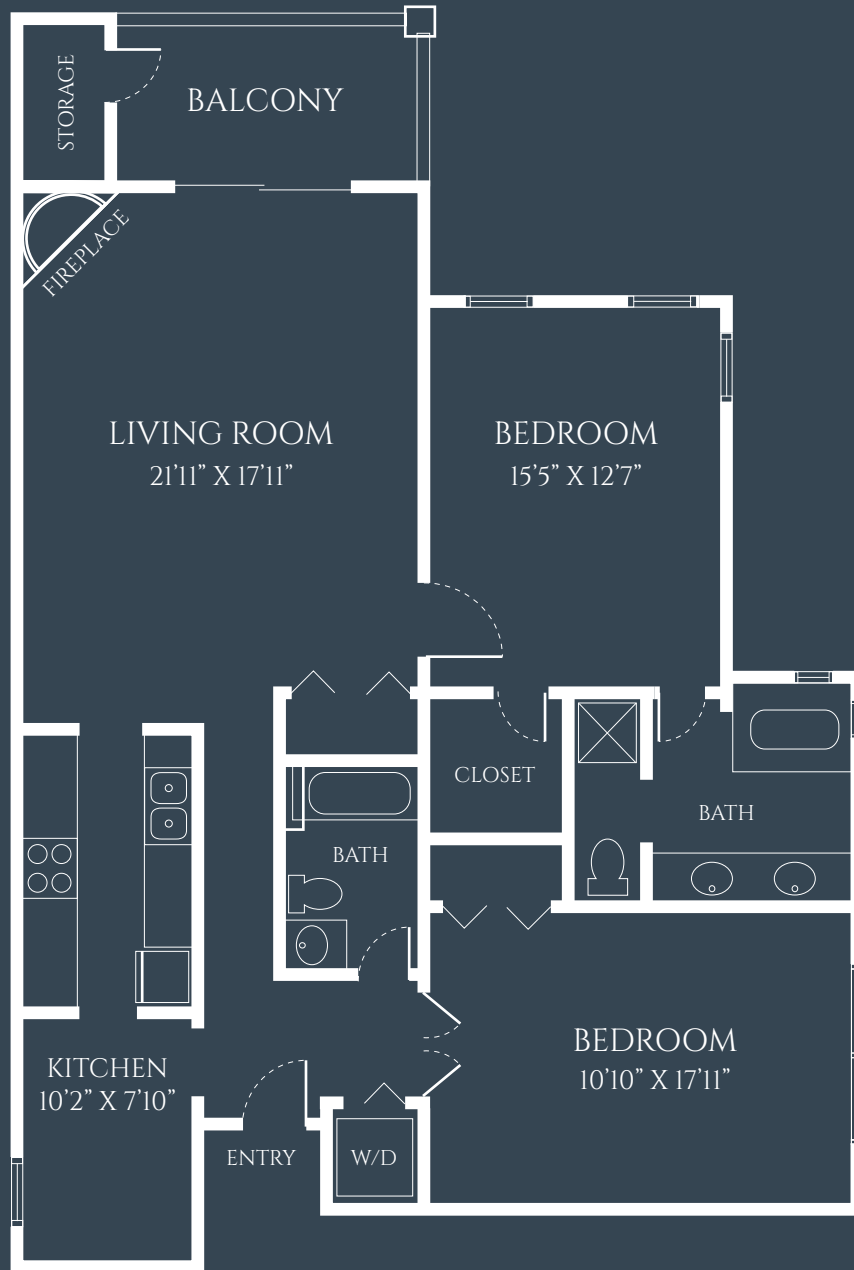

Del Obispo

TWO BEDROOM
STARTING AT 1,258 SQ. FT.

Floor plans are not to scale and are shown for comparative purposes only. Actual condominium plans and balcony/patio sizes may vary. The accuracy of square footage is deemed reliable but not guaranteed and should be independently verified through personal inspection.