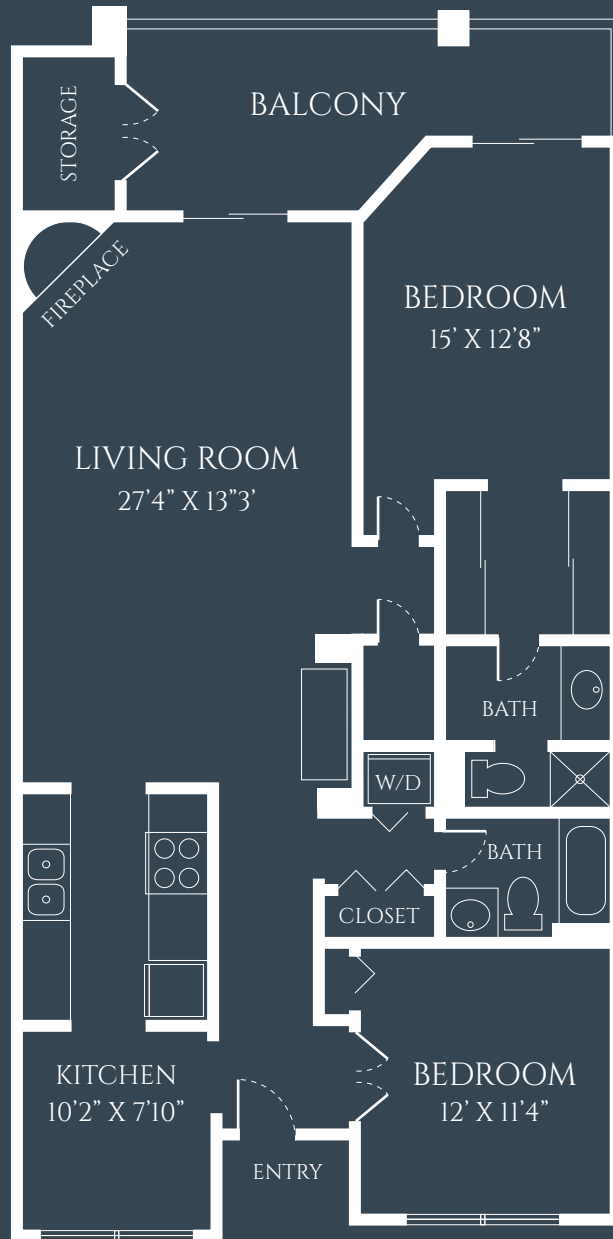

# Doheny

**TWO BEDROOM**  
STARTING AT 1,263 SQ. FT.

Floor plans are not to scale and are shown for comparative purposes only. Actual condominium plans and balcony/patio sizes may vary. The accuracy of square footage is deemed reliable but not guaranteed and should be independently verified through personal inspection.