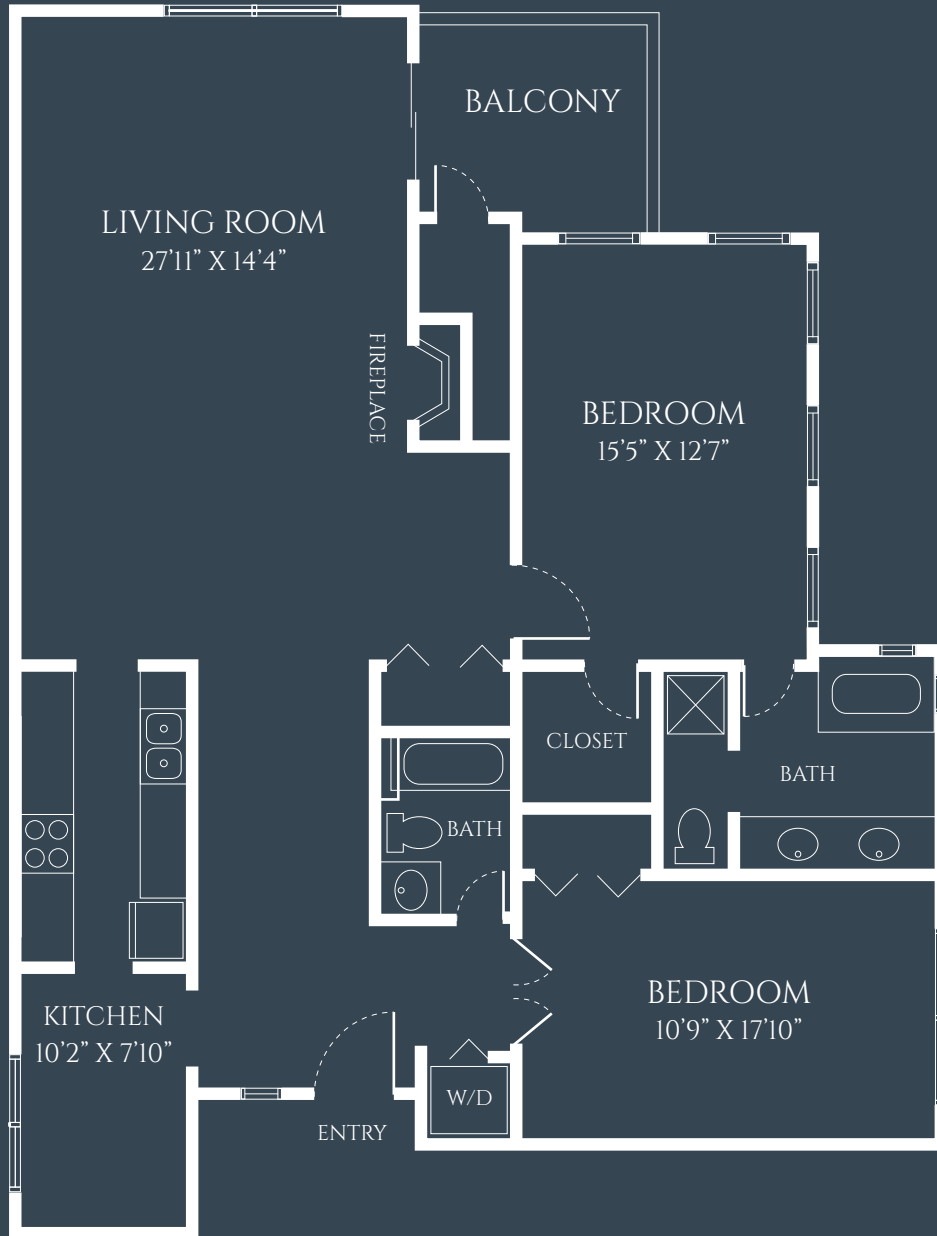

Mission

TWO BEDROOM
STARTING AT 1,258 SQ. FT.

Floor plans are not to scale and are shown for comparative purposes only. Actual condominium plans and balcony/patio sizes may vary. The accuracy of square footage is deemed reliable but not guaranteed and should be independently verified through personal inspection.